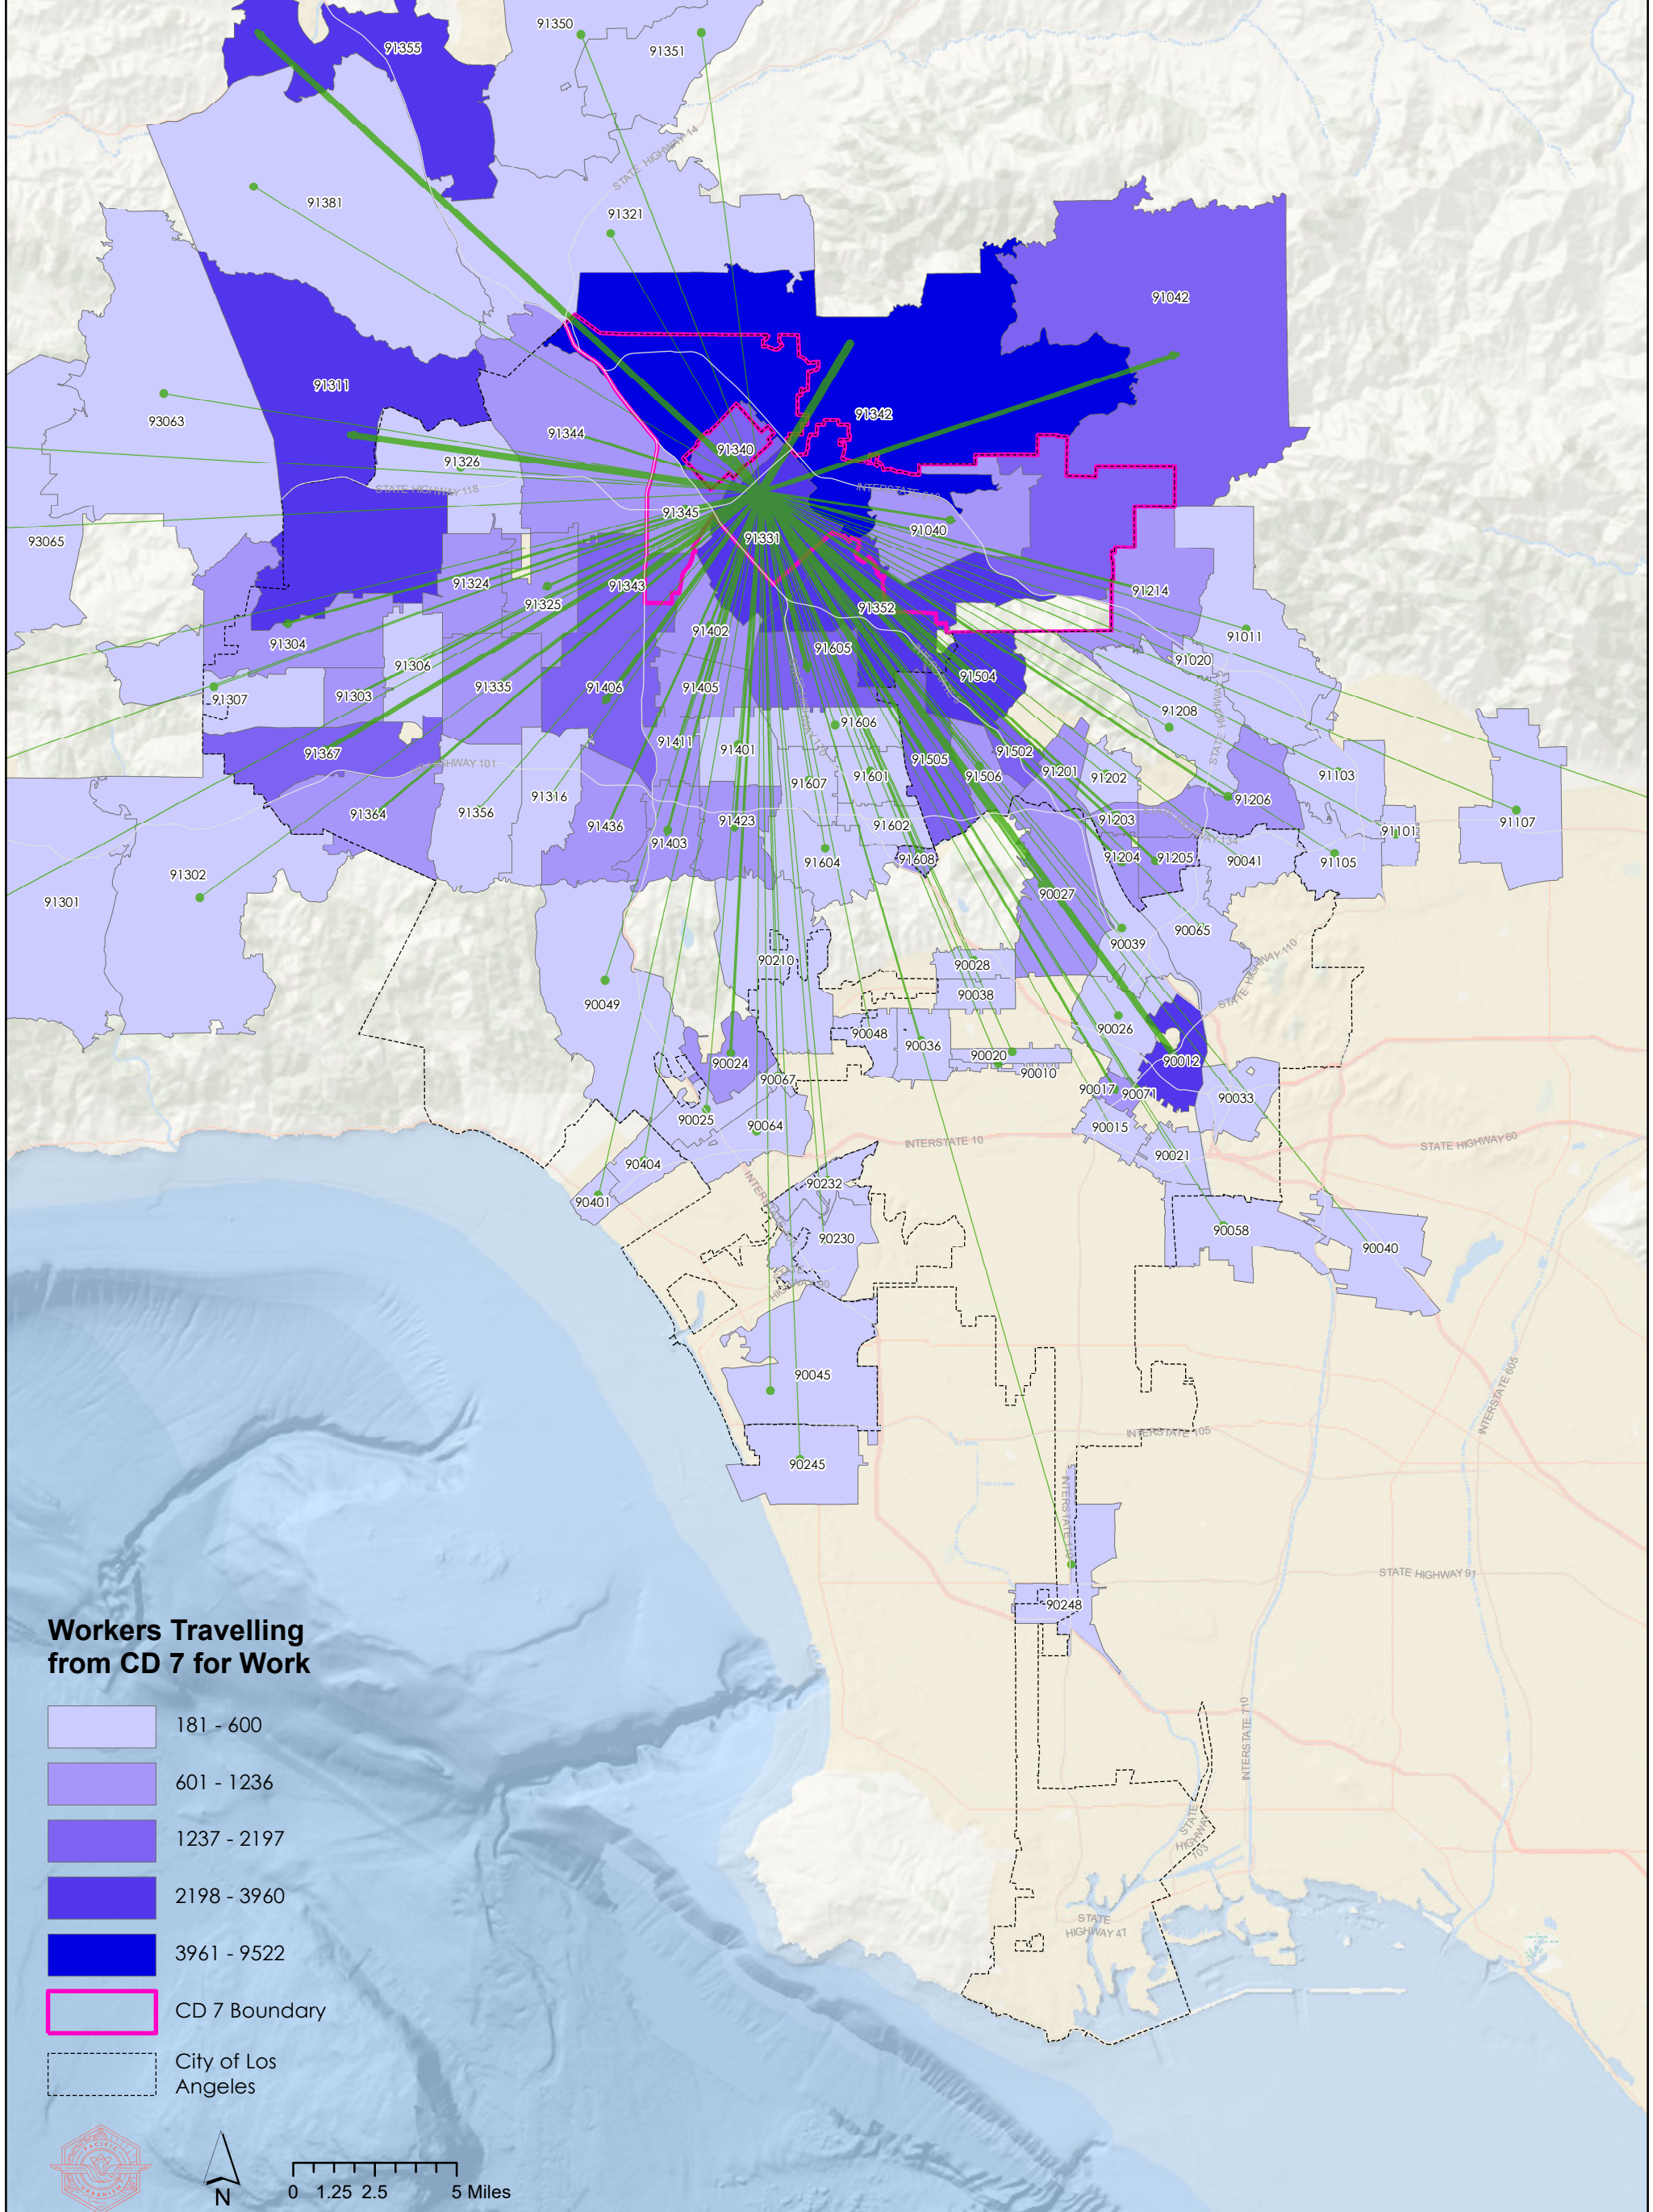

# City of Los Angeles Workers Travelling from Council District 7 by ZIP Code

## Workers Travelling from CD 7 for Work

- 181 - 600
- 601 - 1236
- 1237 - 2197
- 2198 - 3960
- 3961 - 9522
- CD 7 Boundary
- City of Los Angeles

Created By: Pacific Urbanism, 2019  
 Source: OnTheMap, U.S. Census Bureau. LEHD Origin-Destination Employment Statistics (2002-2015), Washington, DC: U.S. Census Bureau, Longitudinal-Employer Household Dynamics Program. <https://onthemap.ces.census.gov>. LODS 7.3  
 This map was created by Pacific Urbanism. This product is for informational purposes only and may not be used for legal, engineering, surveying or other such purposes; however, information provided herein is to the best of our knowledge. Pacific Urbanism will not accept any responsibility for any errors, omissions, or positional accuracy.