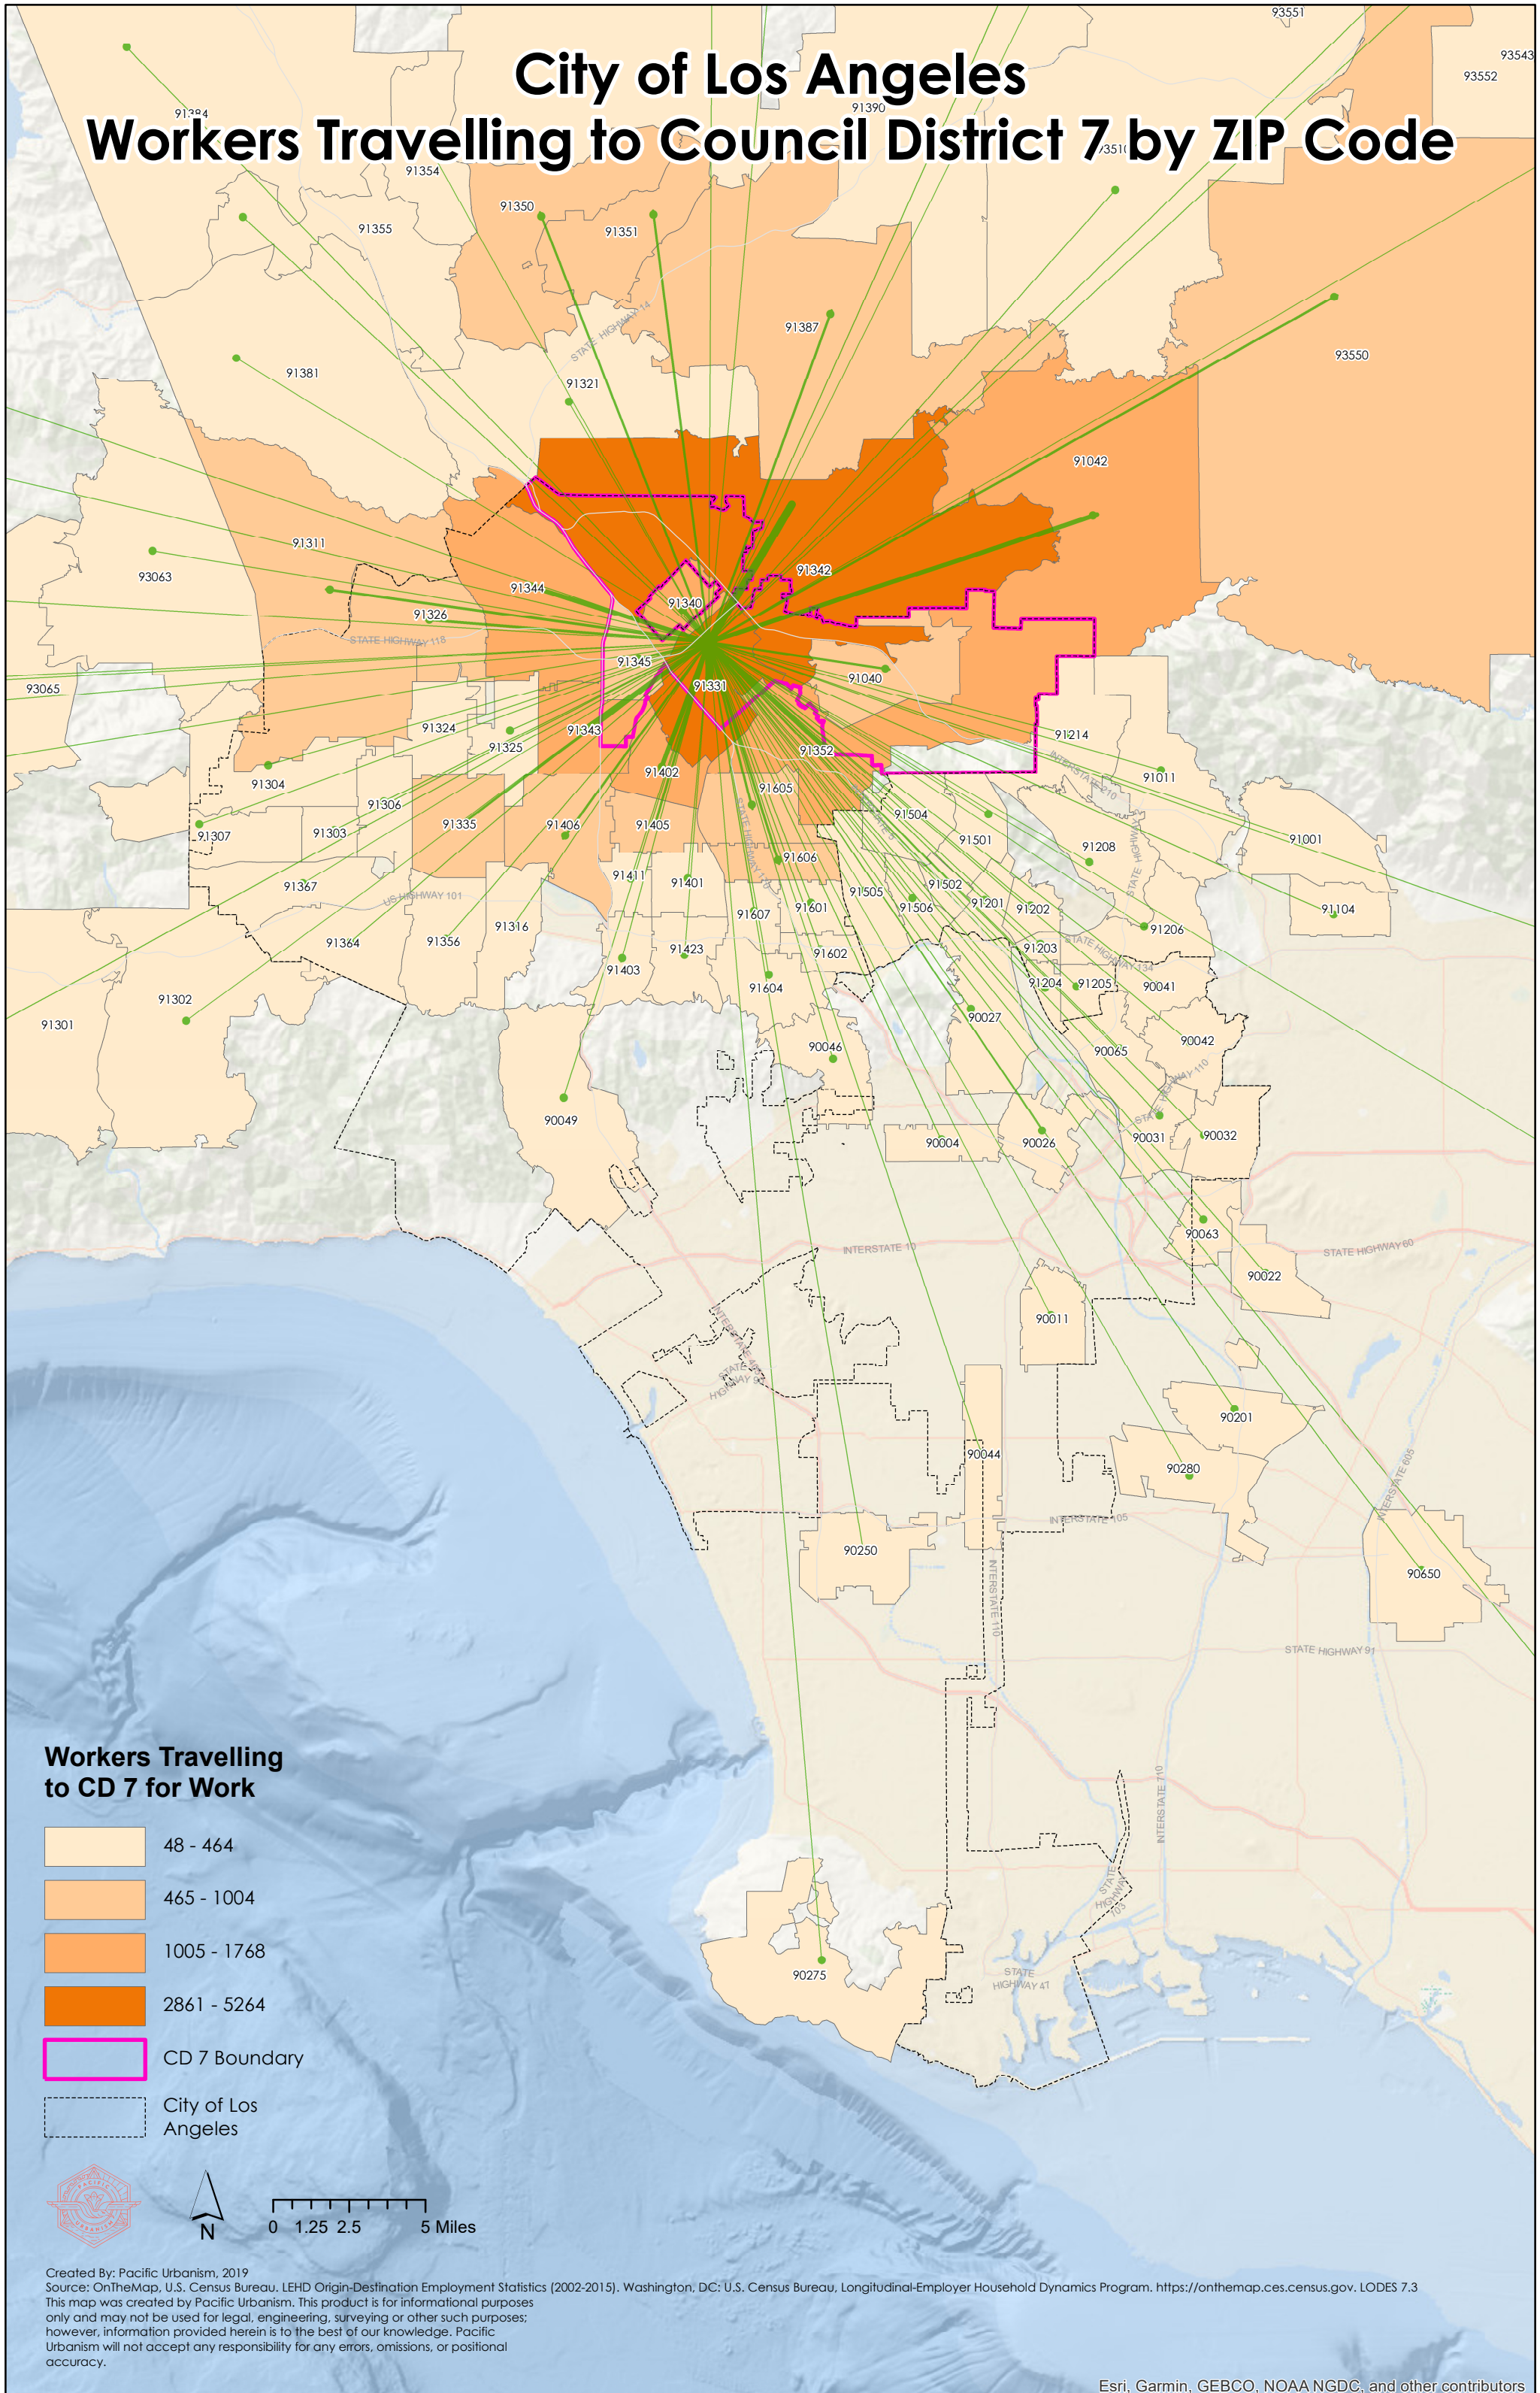

City of Los Angeles Workers Travelling to Council District 7 by ZIP Code

Workers Travelling to CD 7 for Work

- 48 - 464
- 465 - 1004
- 1005 - 1768
- 2861 - 5264
- CD 7 Boundary
- City of Los Angeles

Created By: Pacific Urbanism, 2019
 Source: OnTheMap, U.S. Census Bureau. LEHD Origin-Destination Employment Statistics (2002-2015), Washington, DC: U.S. Census Bureau, Longitudinal-Employer Household Dynamics Program. <https://onthemap.ces.census.gov>. LODS 7.3
 This map was created by Pacific Urbanism. This product is for informational purposes only and may not be used for legal, engineering, surveying or other such purposes; however, information provided herein is to the best of our knowledge. Pacific Urbanism will not accept any responsibility for any errors, omissions, or positional accuracy.