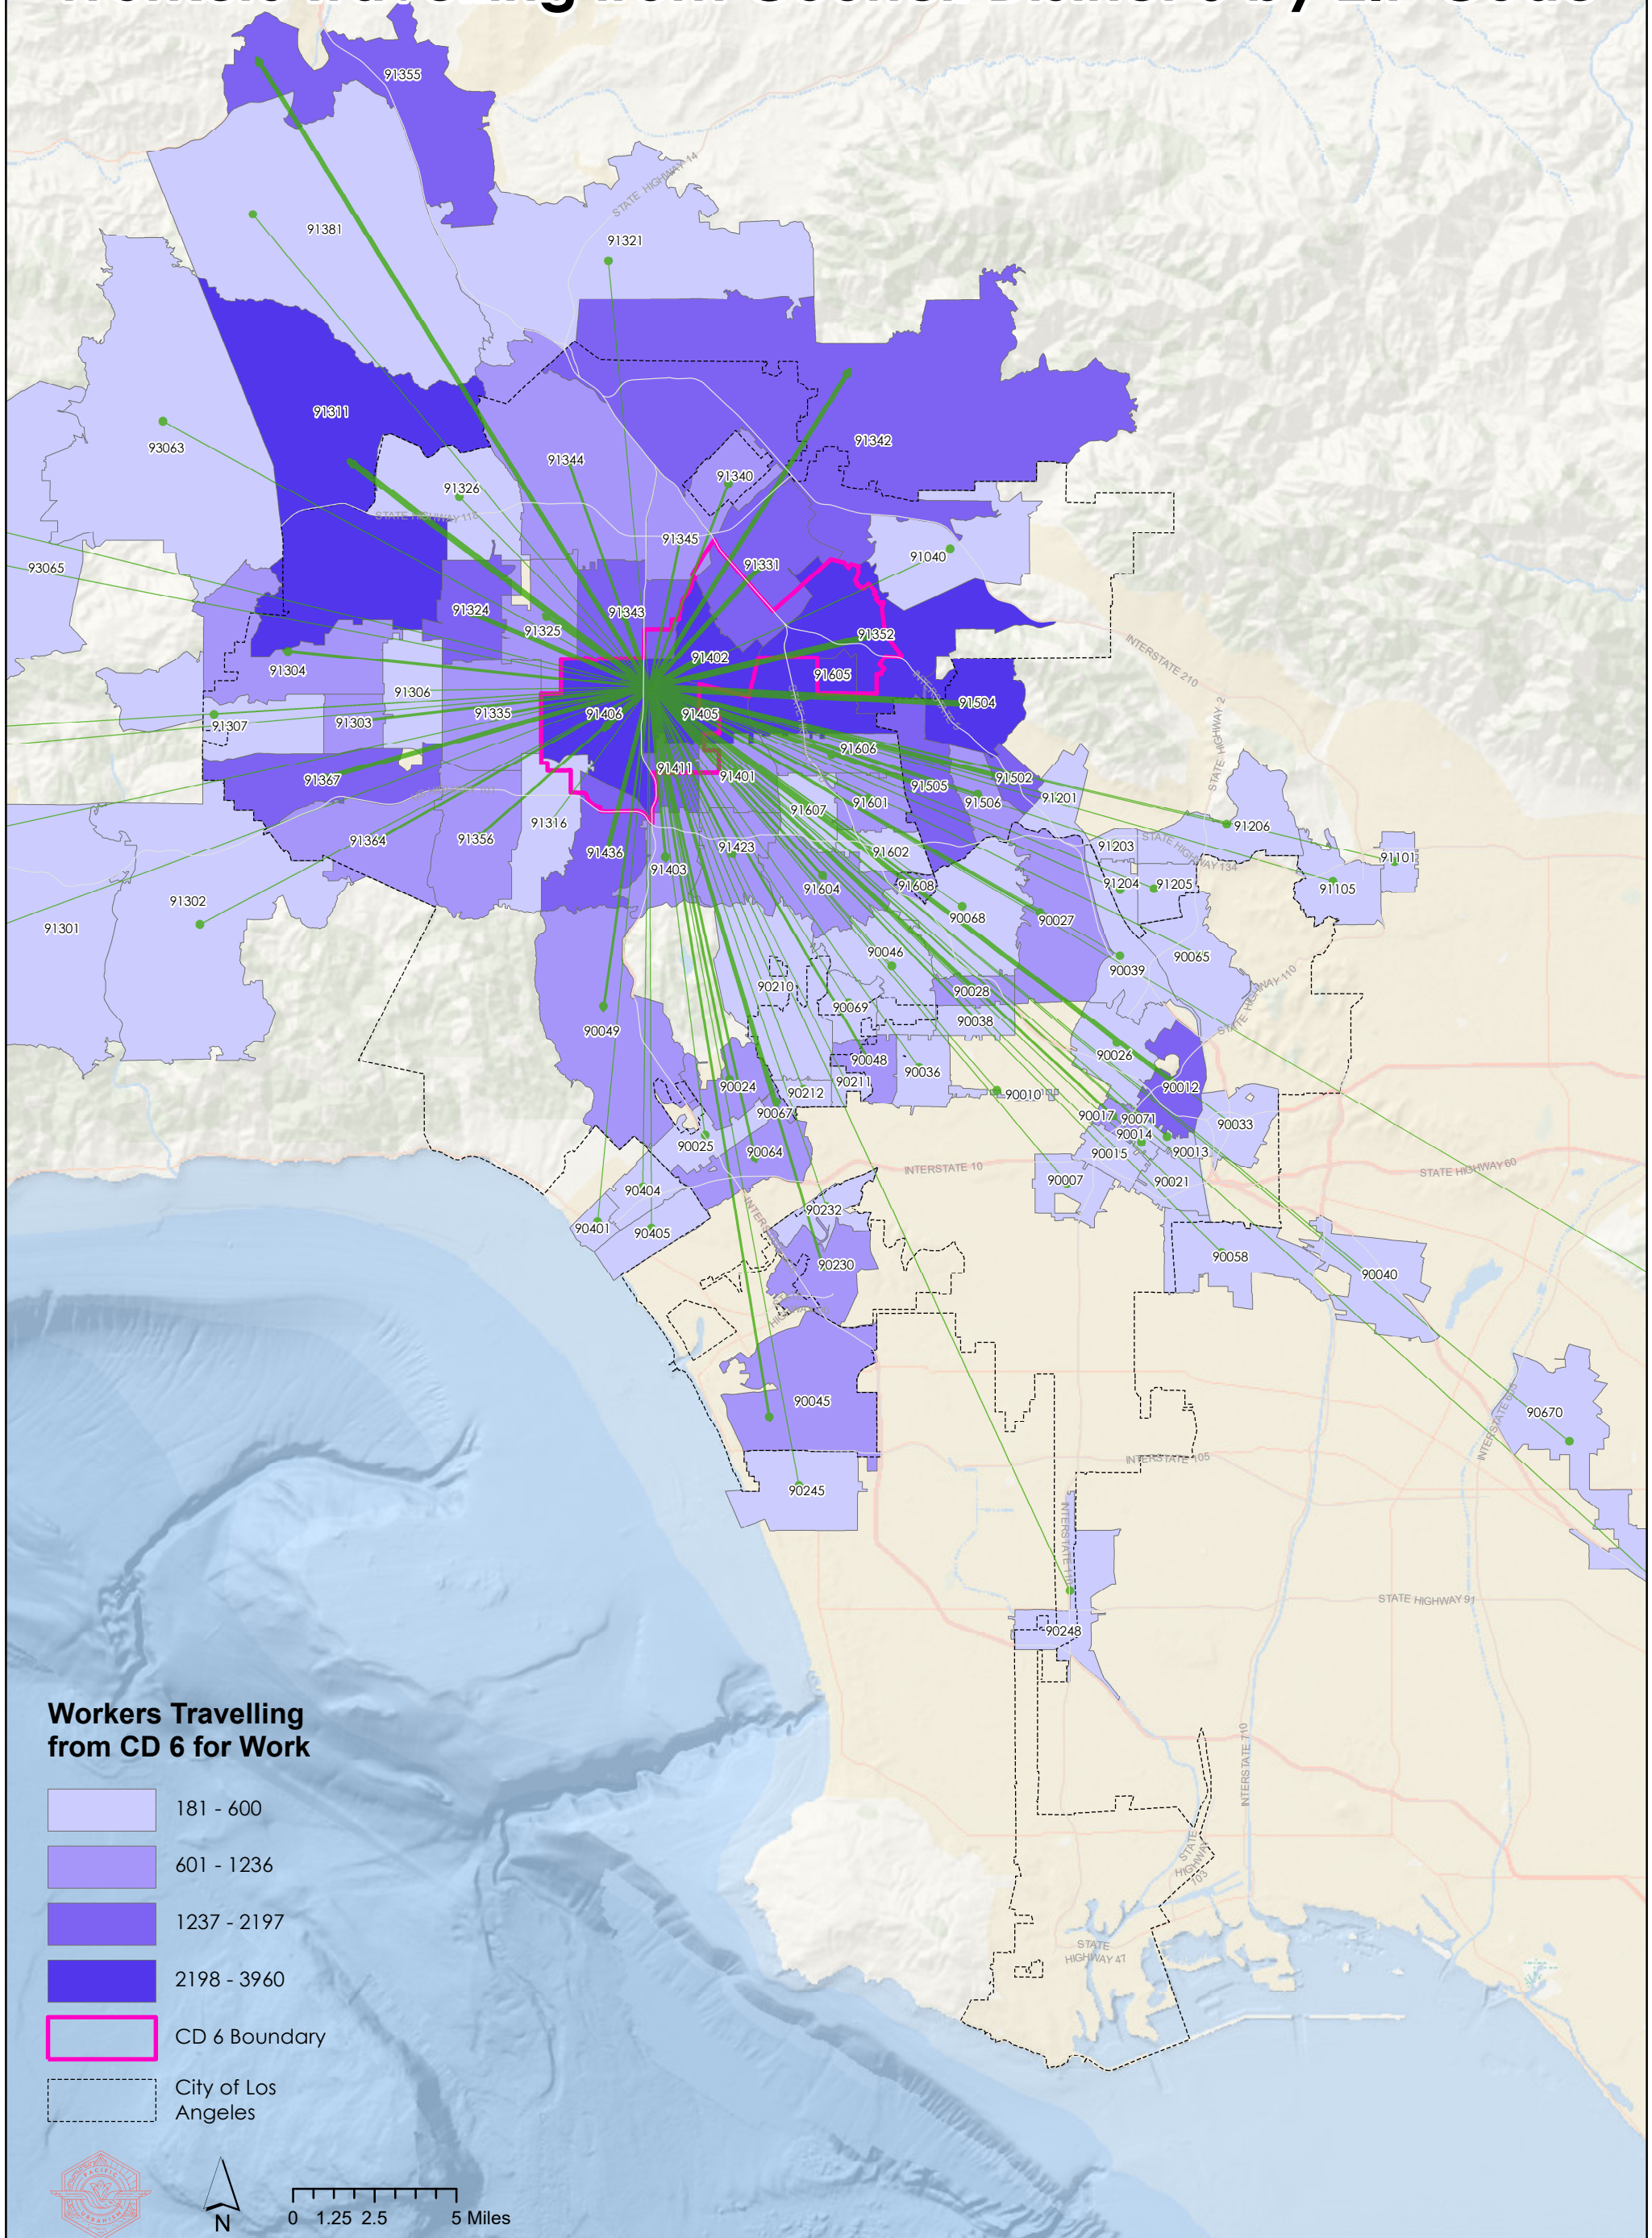

City of Los Angeles

Workers Travelling from Council District 6 by ZIP Code

Workers Travelling from CD 6 for Work

- 181 - 600
- 601 - 1236
- 1237 - 2197
- 2198 - 3960
- CD 6 Boundary
- City of Los Angeles

Created By: Pacific Urbanism, 2019
 Source: OnTheMap, U.S. Census Bureau. LEHD Origin-Destination Employment Statistics (2002-2015), Washington, DC: U.S. Census Bureau, Longitudinal-Employer Household Dynamics Program. <https://onthemap.ces.census.gov>. LODS 7.3
 This map was created by Pacific Urbanism. This product is for informational purposes only and may not be used for legal, engineering, surveying or other such purposes; however, information provided herein is to the best of our knowledge. Pacific Urbanism will not accept any responsibility for any errors, omissions, or positional accuracy.