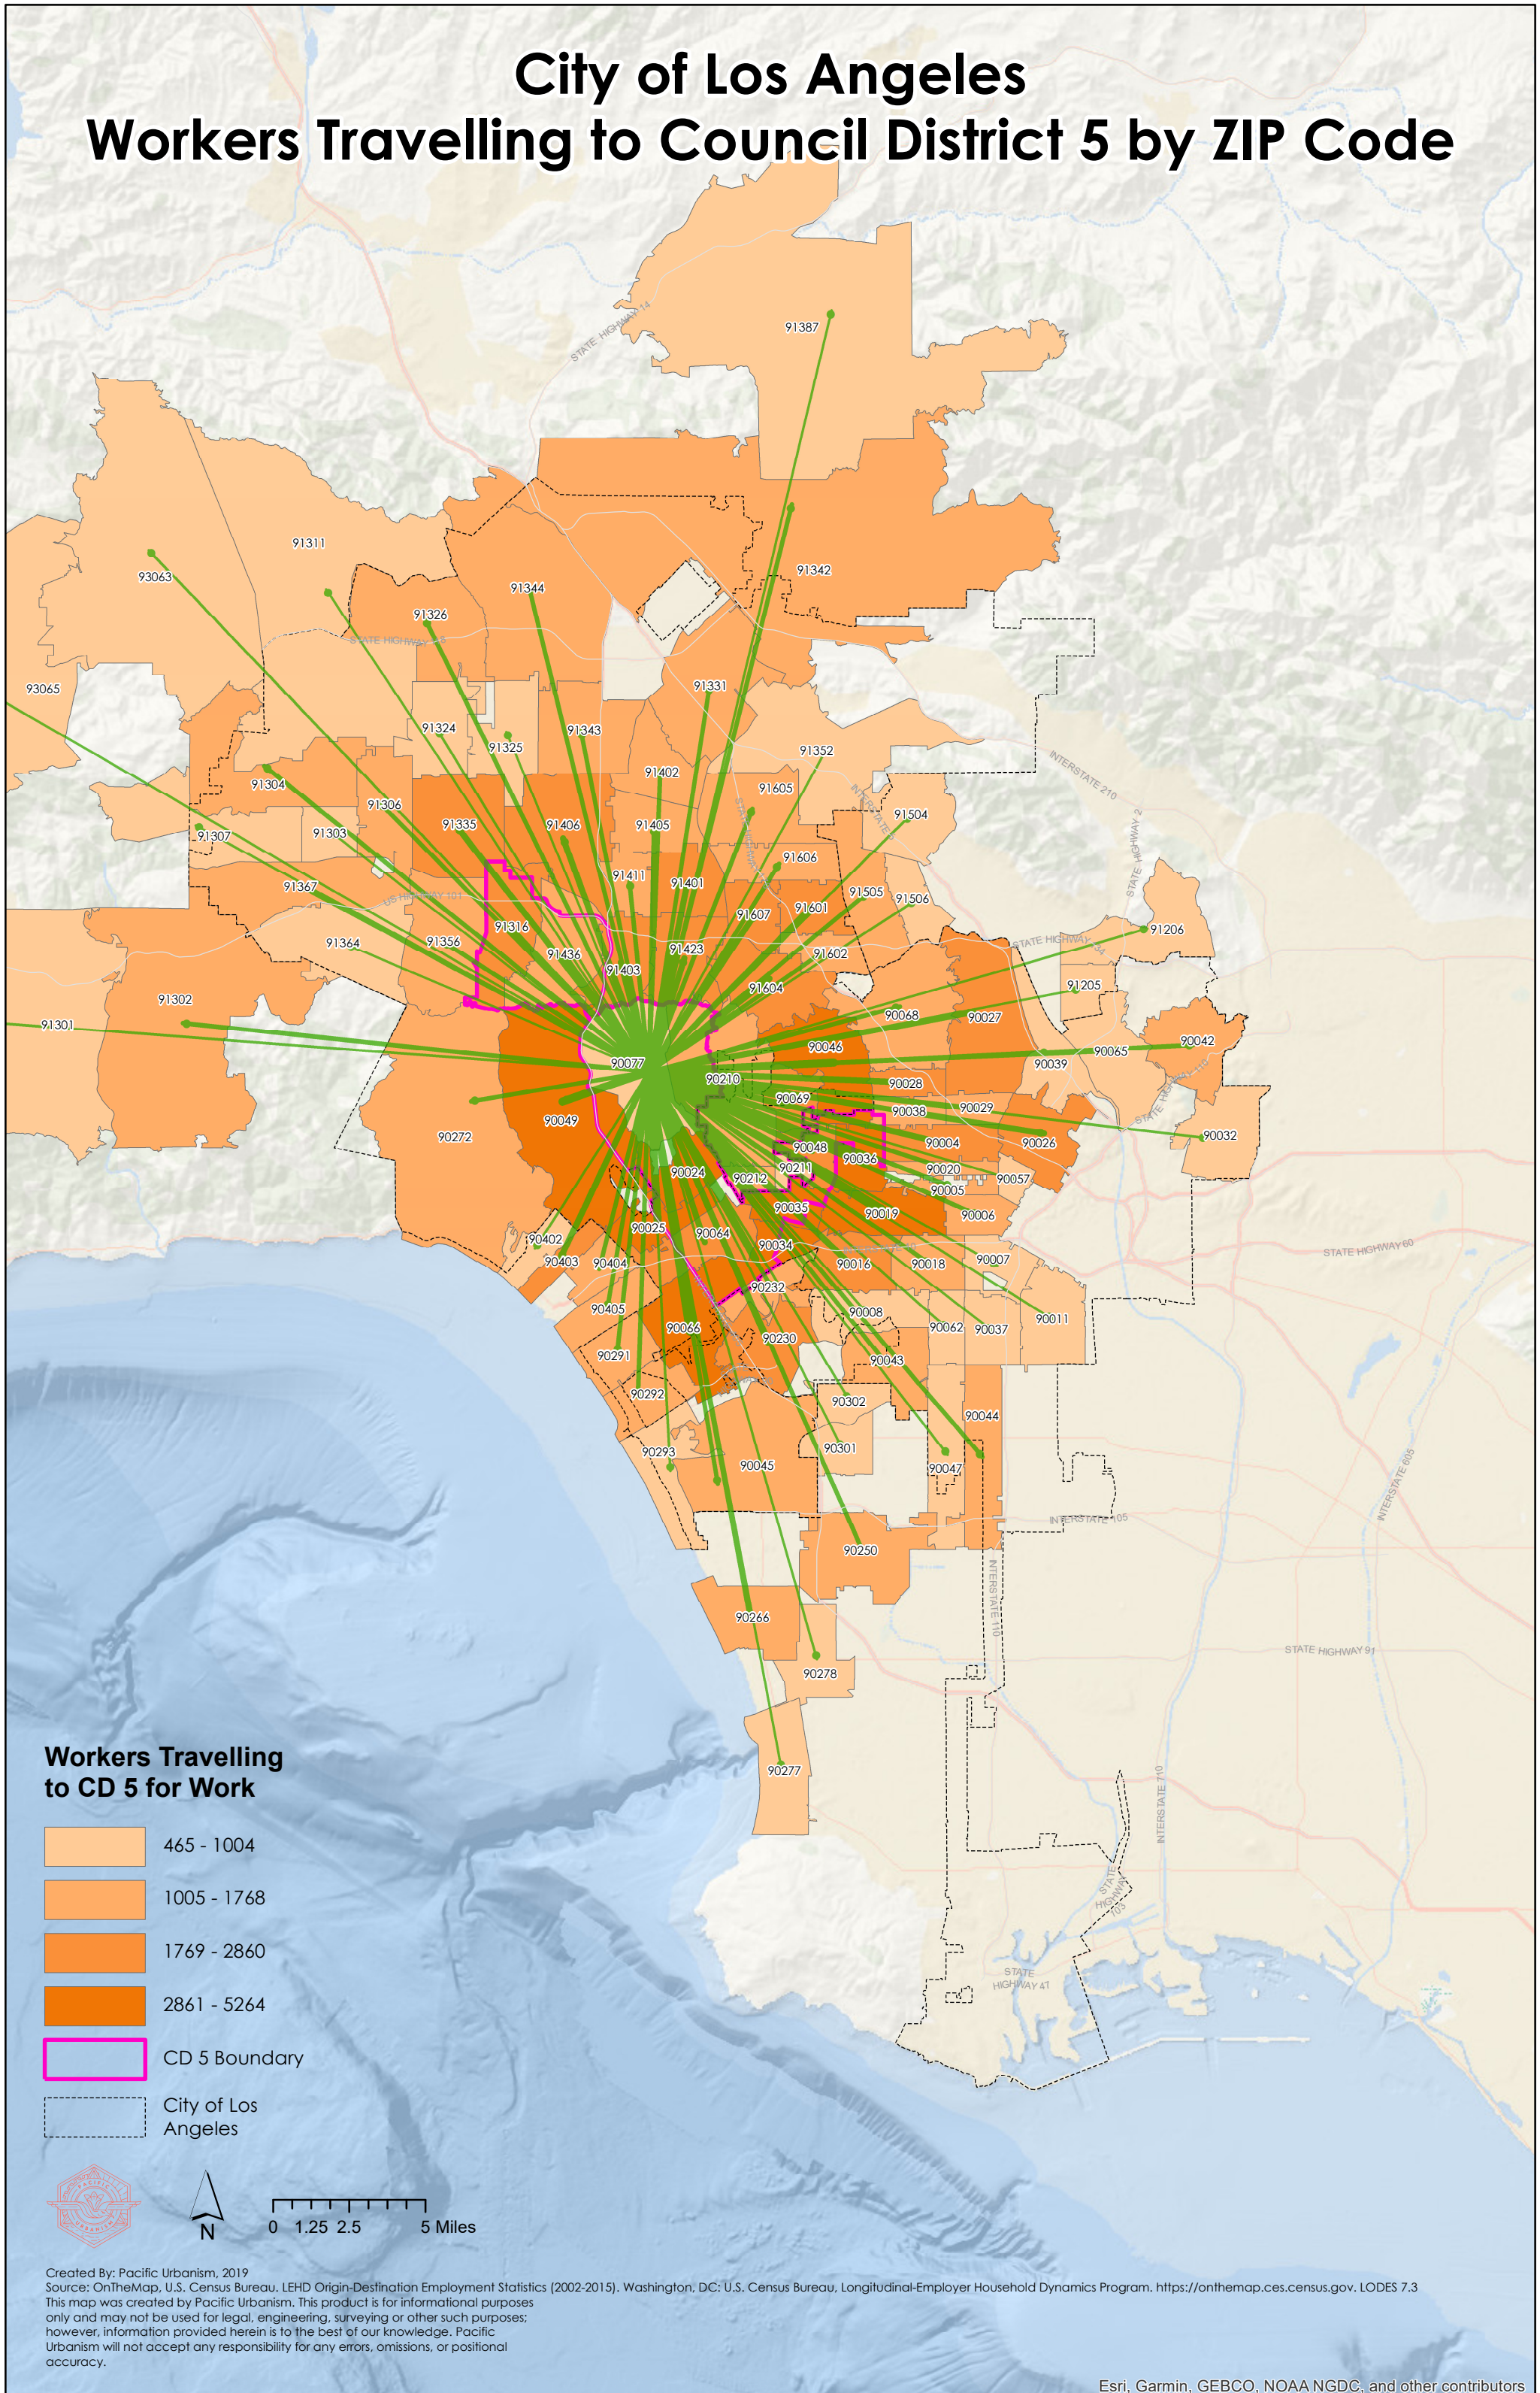

City of Los Angeles Workers Travelling to Council District 5 by ZIP Code

Workers Travelling to CD 5 for Work

- 465 - 1004
- 1005 - 1768
- 1769 - 2860
- 2861 - 5264
- CD 5 Boundary
- City of Los Angeles

Created By: Pacific Urbanism, 2019
 Source: OnTheMap, U.S. Census Bureau. LEHD Origin-Destination Employment Statistics (2002-2015), Washington, DC: U.S. Census Bureau, Longitudinal-Employer Household Dynamics Program. <https://onthemap.ces.census.gov>. LODS 7.3
 This map was created by Pacific Urbanism. This product is for informational purposes only and may not be used for legal, engineering, surveying or other such purposes; however, information provided herein is to the best of our knowledge. Pacific Urbanism will not accept any responsibility for any errors, omissions, or positional accuracy.