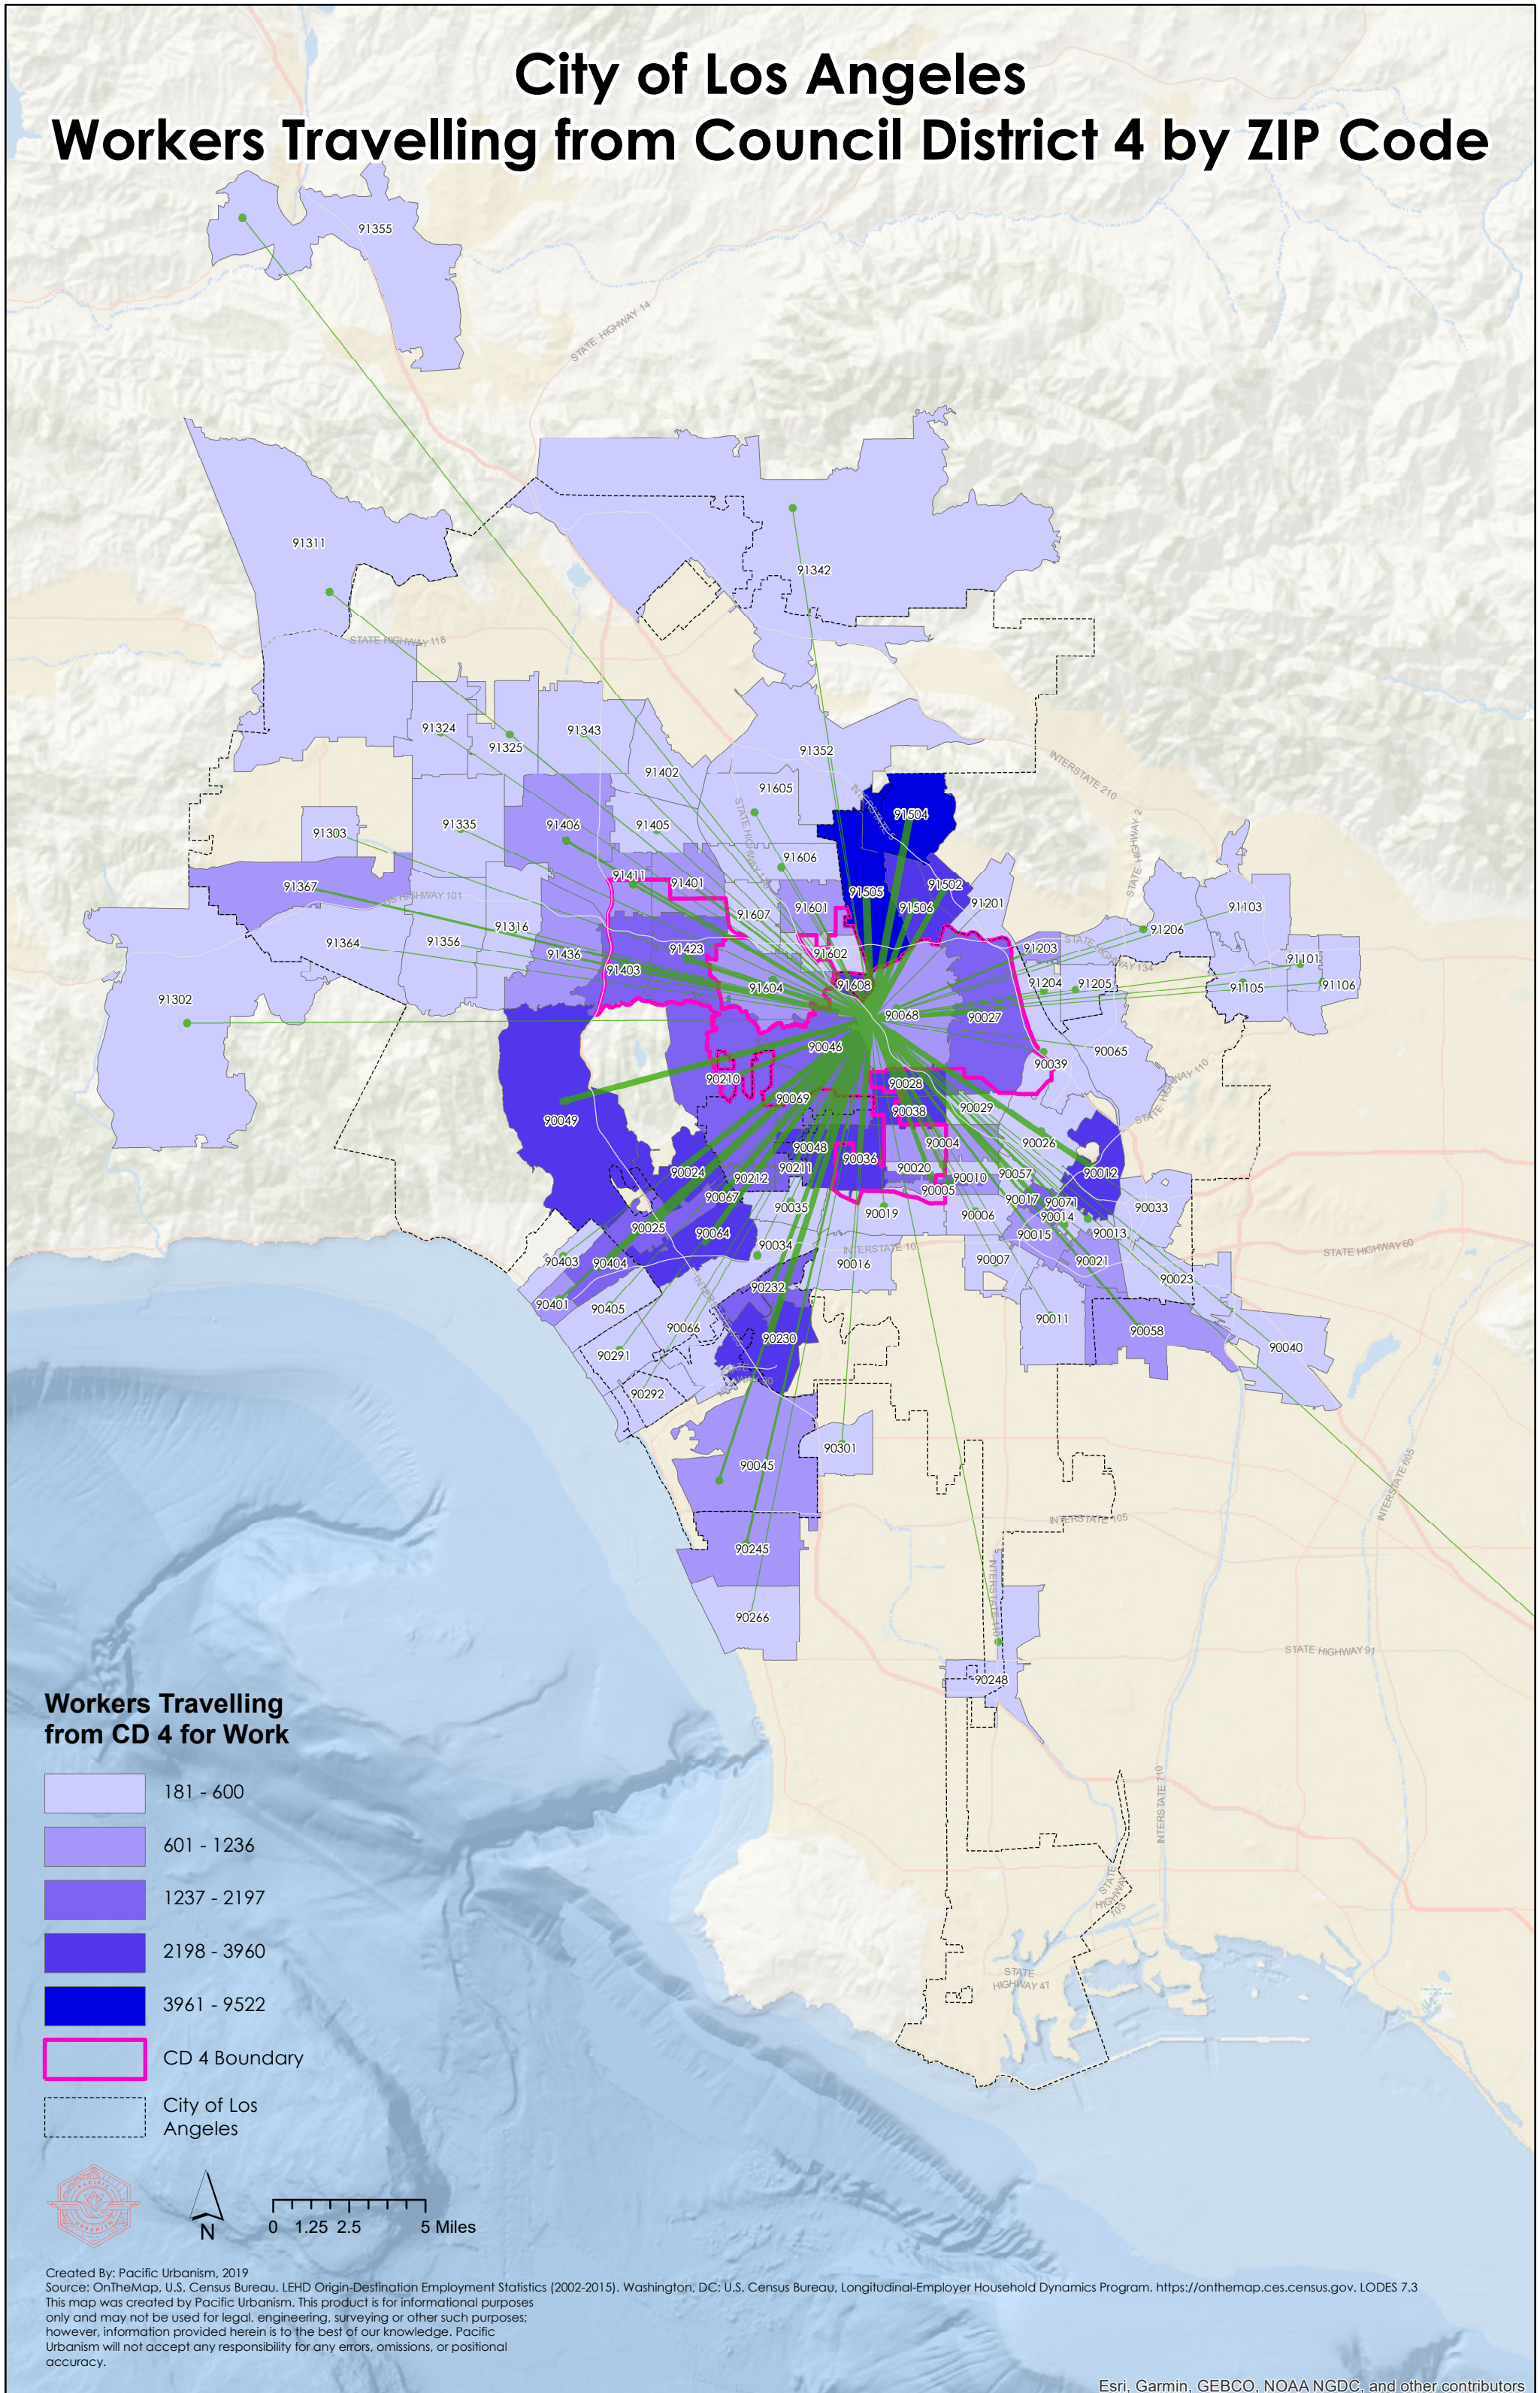

# City of Los Angeles

## Workers Travelling from Council District 4 by ZIP Code

### Workers Travelling from CD 4 for Work

- 181 - 600
- 601 - 1236
- 1237 - 2197
- 2198 - 3960
- 3961 - 9522
- CD 4 Boundary
- City of Los Angeles

0 1.25 2.5 5 Miles

Created By: Pacific Urbanism, 2019  
 Source: OnTheMap, U.S. Census Bureau. LEHD Origin-Destination Employment Statistics (2002-2015), Washington, DC: U.S. Census Bureau, Longitudinal-Employer Household Dynamics Program. <https://onthemap.ces.census.gov>. LODS 7.3  
 This map was created by Pacific Urbanism. This product is for informational purposes only and may not be used for legal, engineering, surveying or other such purposes; however, information provided herein is to the best of our knowledge. Pacific Urbanism will not accept any responsibility for any errors, omissions, or positional accuracy.