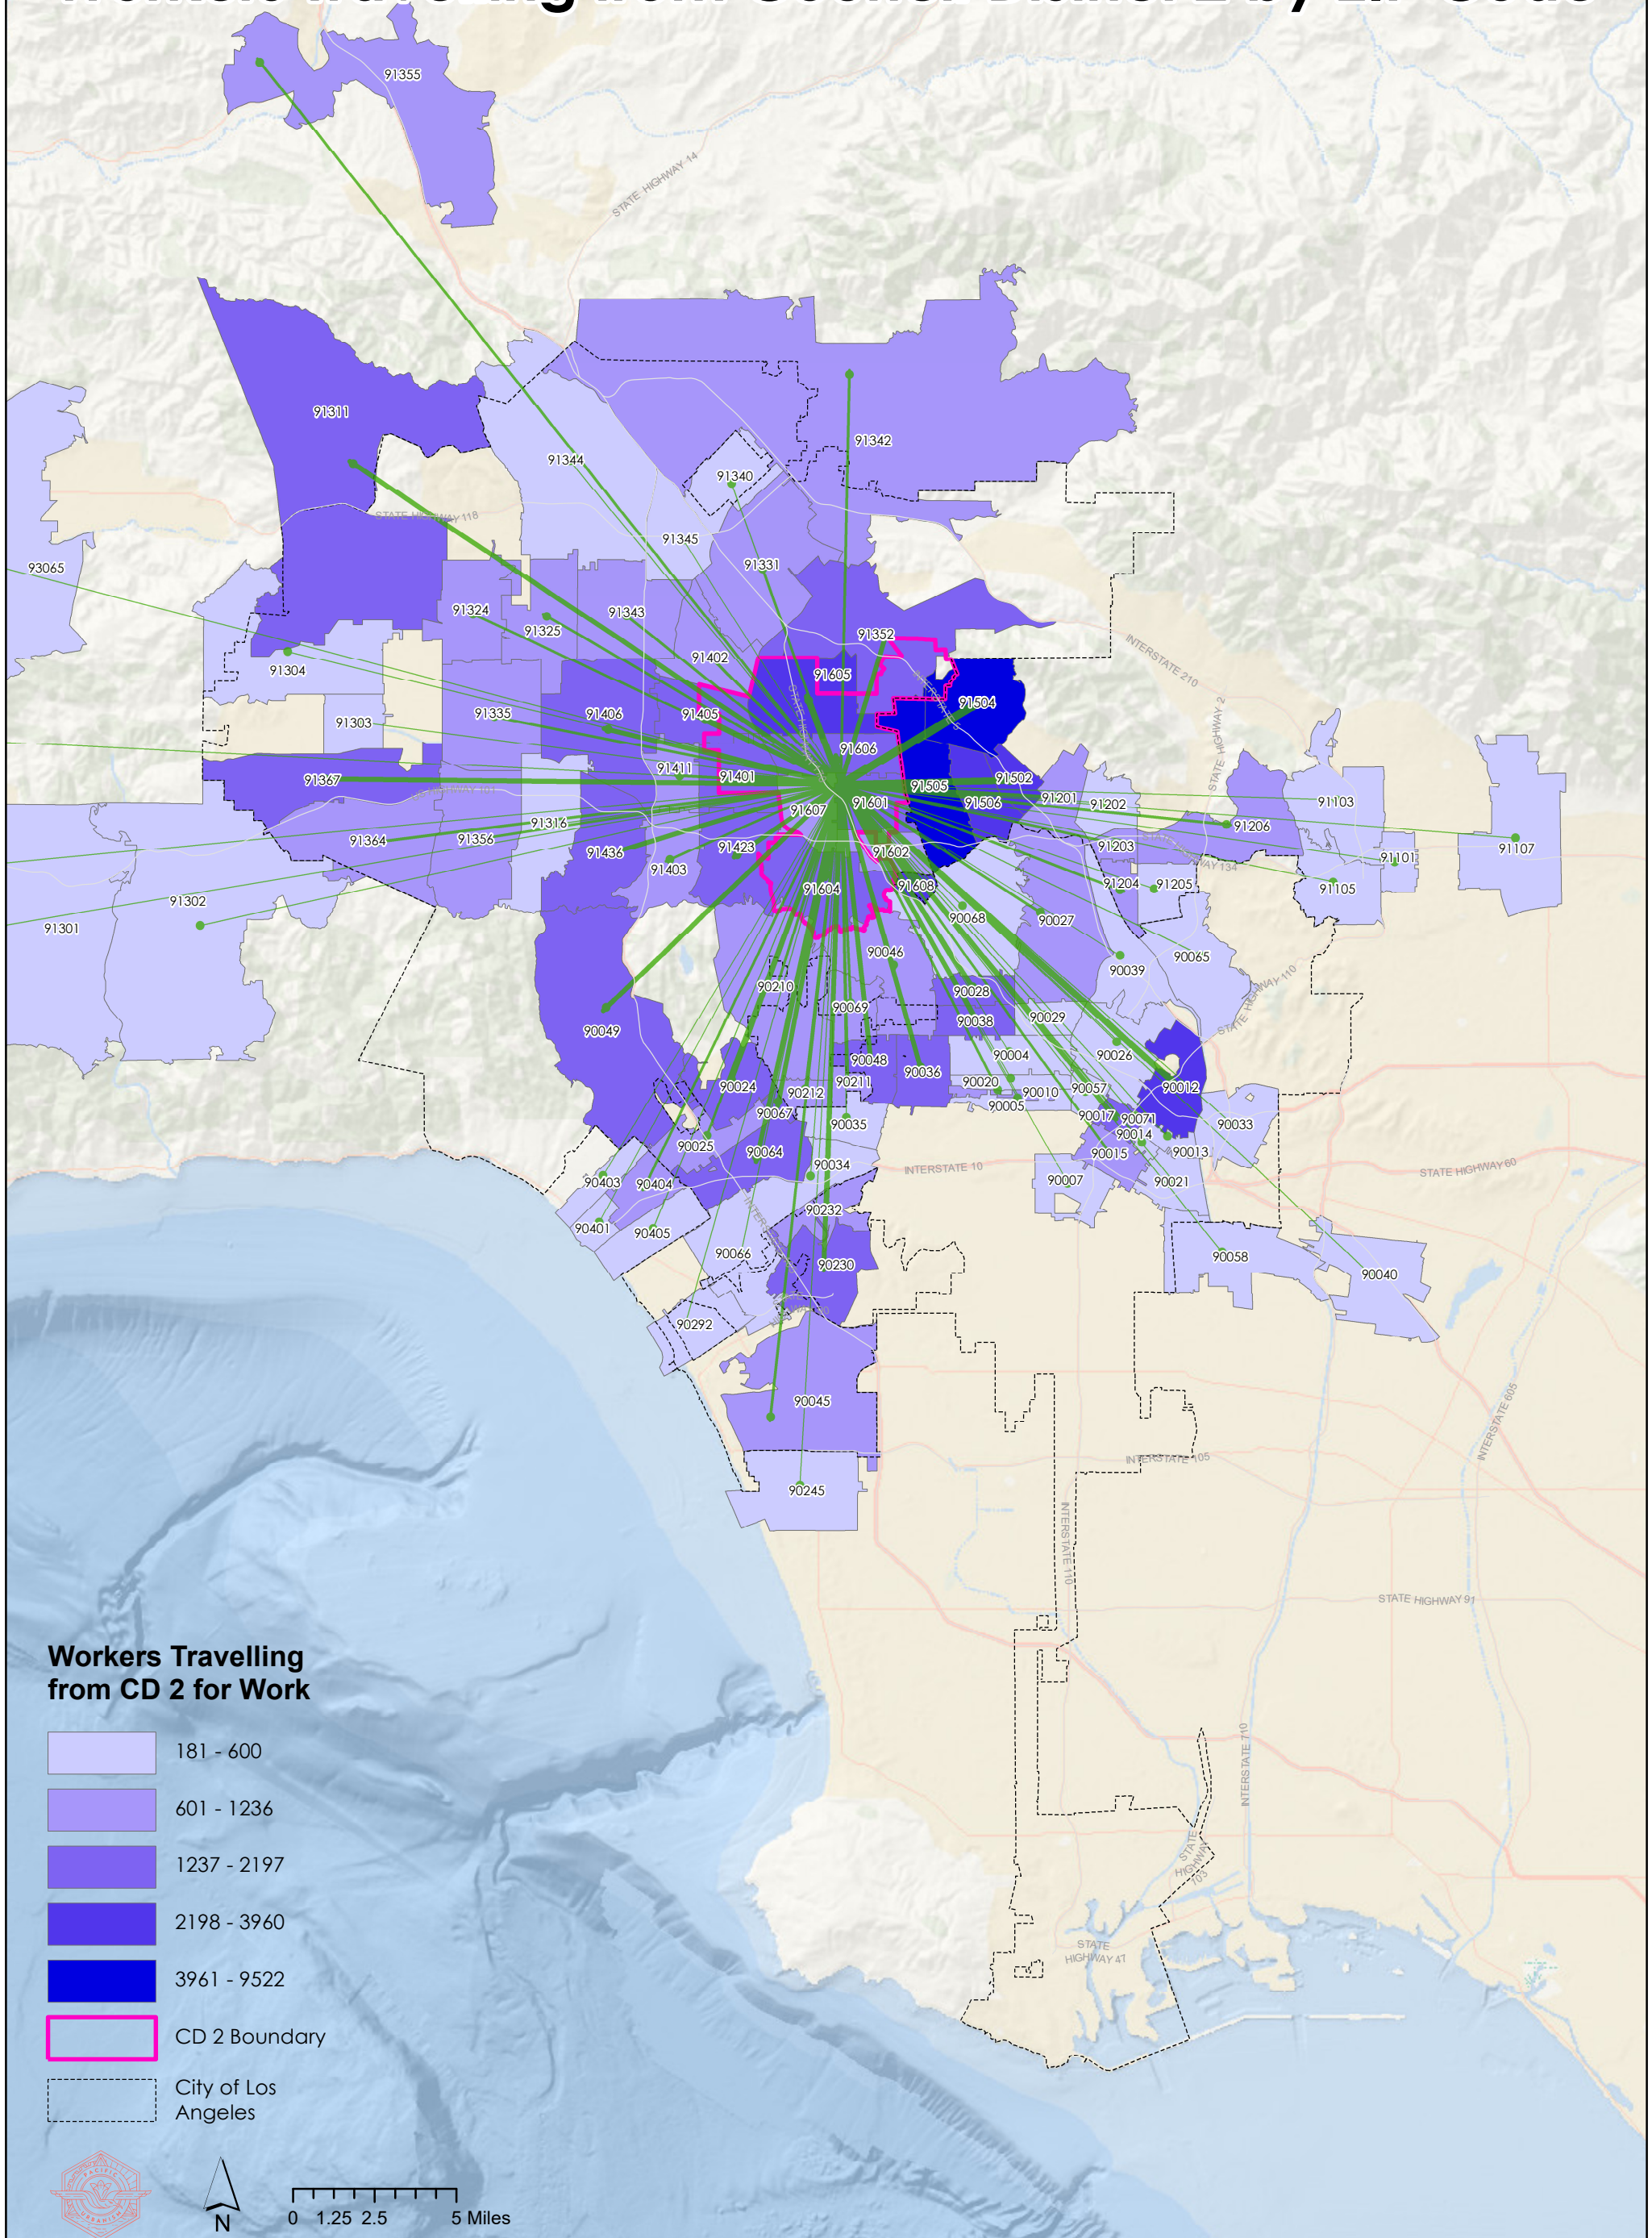

# City of Los Angeles

## Workers Travelling from Council District 2 by ZIP Code

### Workers Travelling from CD 2 for Work

- 181 - 600
- 601 - 1236
- 1237 - 2197
- 2198 - 3960
- 3961 - 9522
- CD 2 Boundary
- City of Los Angeles

0 1.25 2.5 5 Miles

Created By: Pacific Urbanism, 2019  
 Source: OnTheMap, U.S. Census Bureau. LEHD Origin-Destination Employment Statistics (2002-2015), Washington, DC: U.S. Census Bureau, Longitudinal-Employer Household Dynamics Program. <https://onthemap.ces.census.gov>. LODS 7.3  
 This map was created by Pacific Urbanism. This product is for informational purposes only and may not be used for legal, engineering, surveying or other such purposes; however, information provided herein is to the best of our knowledge. Pacific Urbanism will not accept any responsibility for any errors, omissions, or positional accuracy.