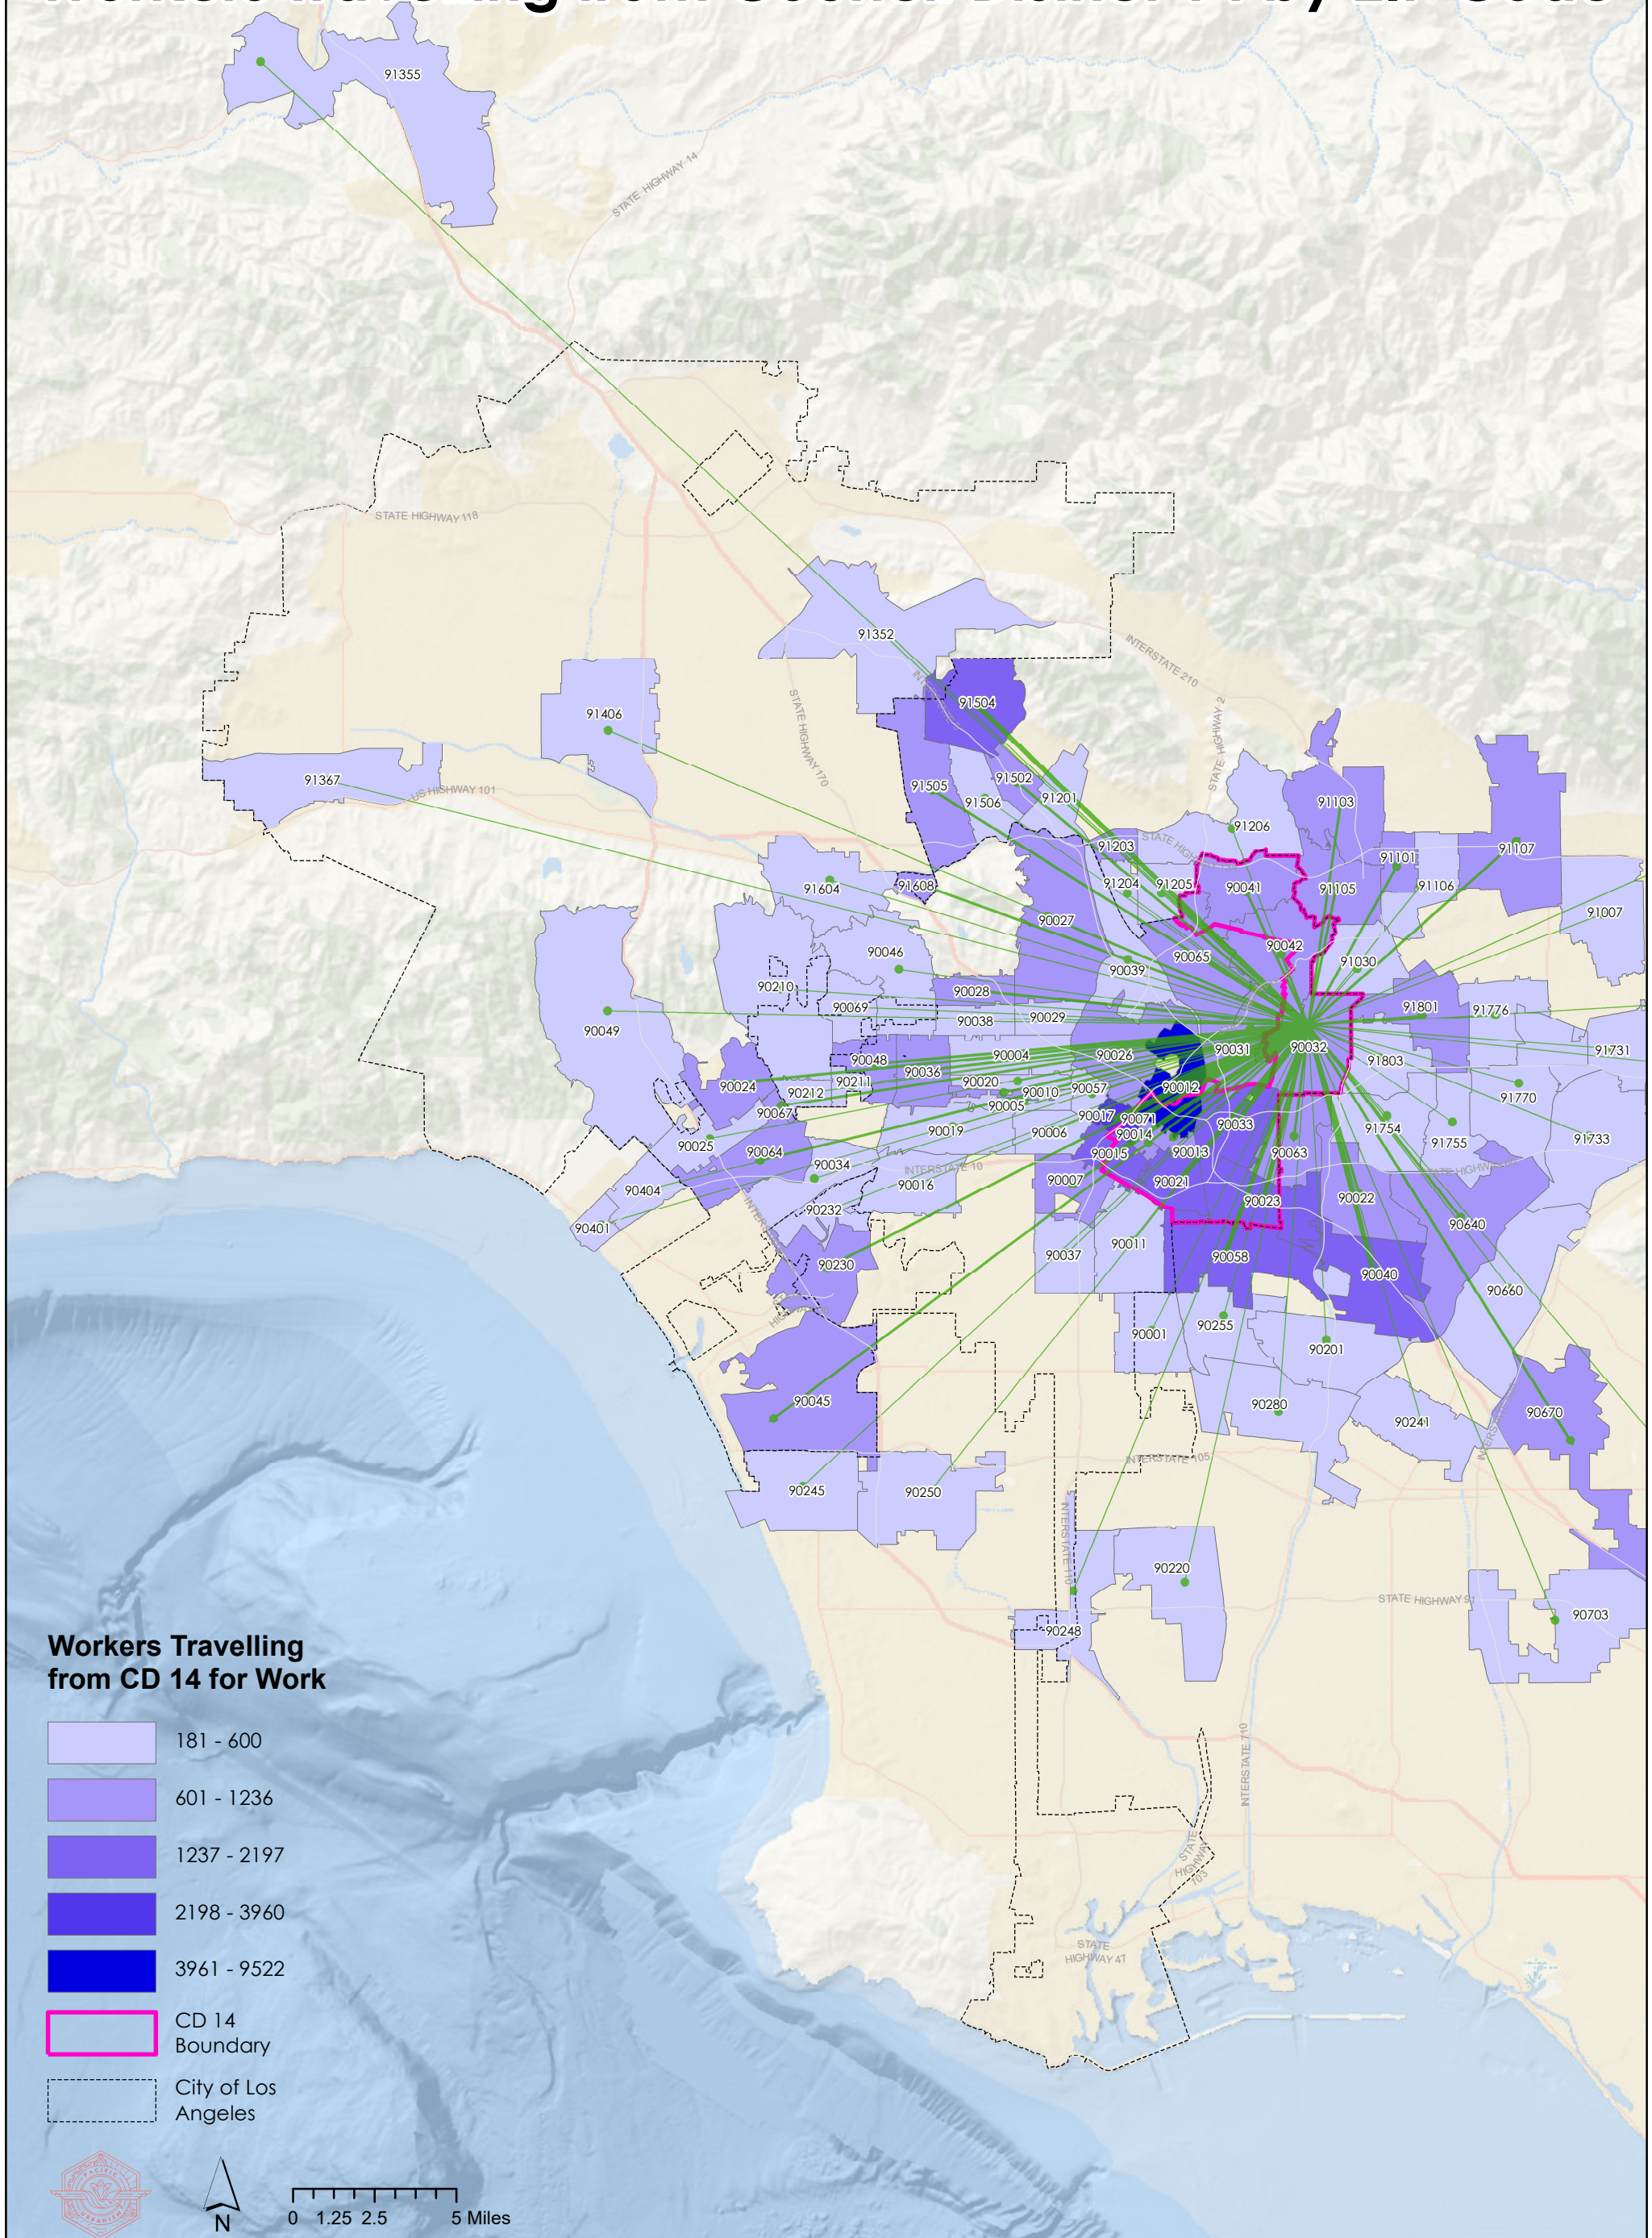

City of Los Angeles

Workers Travelling from Council District 14 by ZIP Code

Workers Travelling from CD 14 for Work

- 181 - 600
- 601 - 1236
- 1237 - 2197
- 2198 - 3960
- 3961 - 9522
- CD 14 Boundary
- City of Los Angeles

0 1.25 2.5 5 Miles

Created By: Pacific Urbanism, 2019
 Source: OnTheMap, U.S. Census Bureau. LEHD Origin-Destination Employment Statistics (2002-2015), Washington, DC: U.S. Census Bureau, Longitudinal-Employer Household Dynamics Program. <https://onthemap.ces.census.gov>. LODS 7.3
 This map was created by Pacific Urbanism. This product is for informational purposes only and may not be used for legal, engineering, surveying or other such purposes; however, information provided herein is to the best of our knowledge. Pacific Urbanism will not accept any responsibility for any errors, omissions, or positional accuracy.