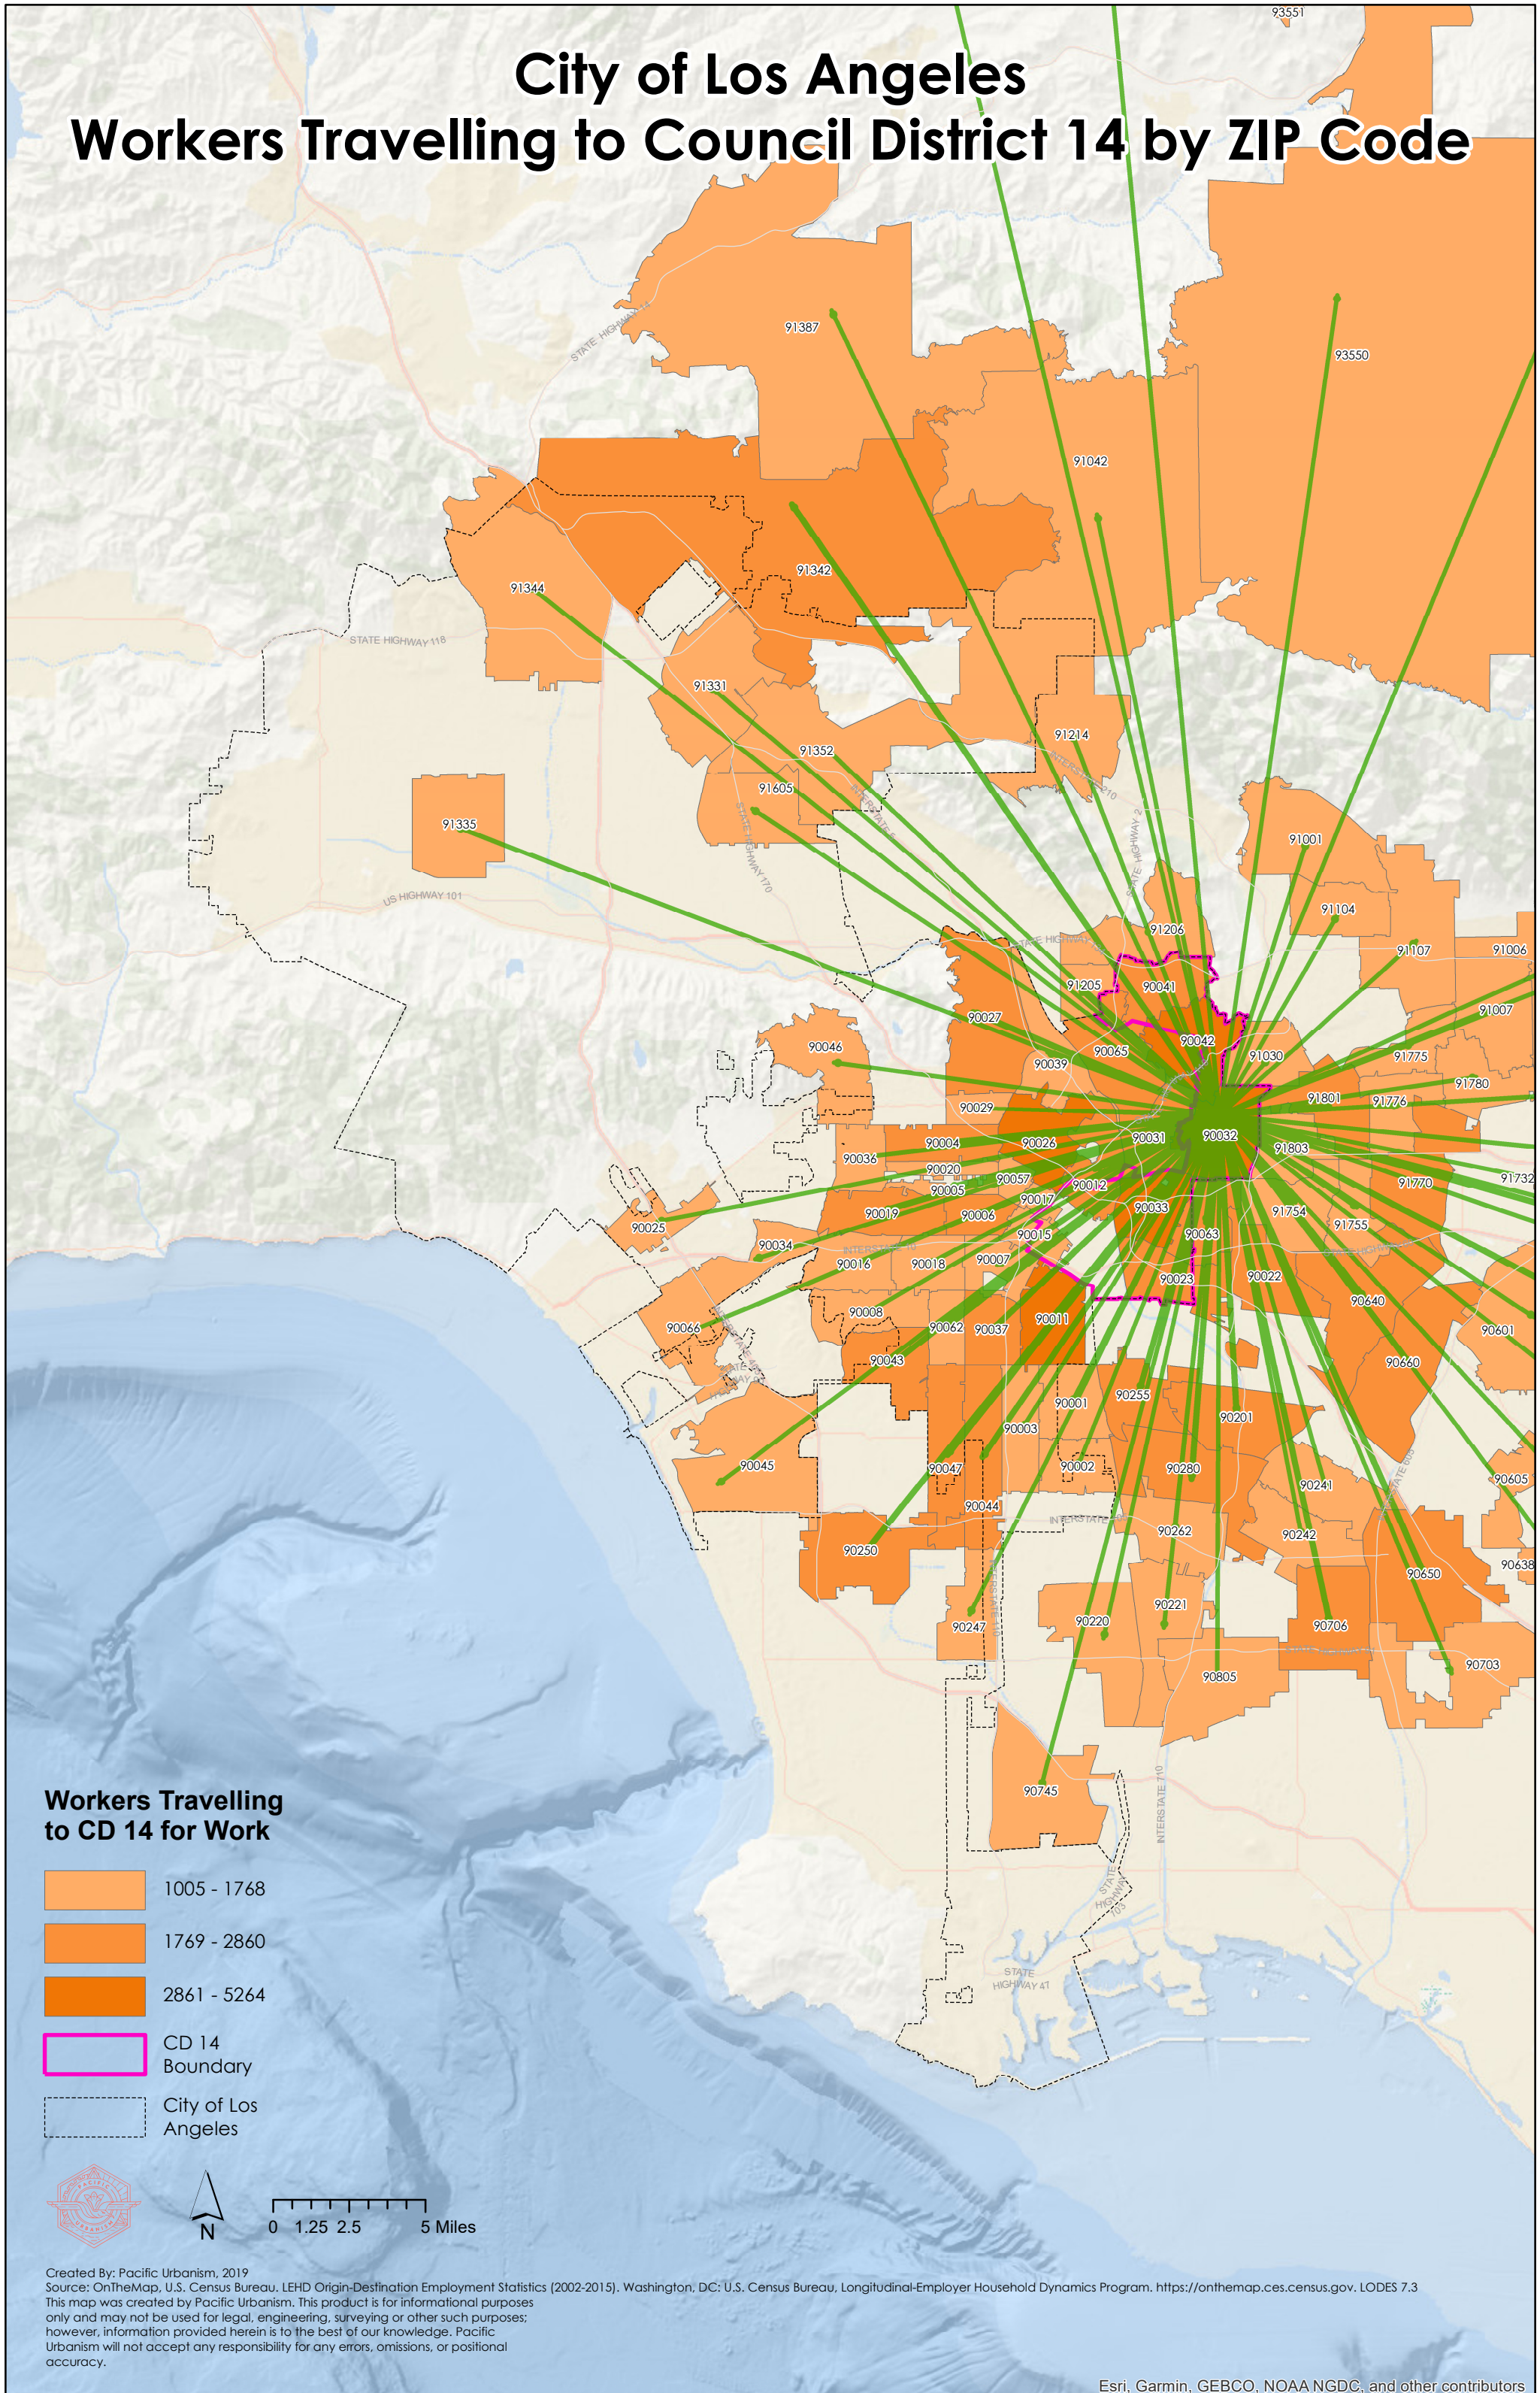

City of Los Angeles Workers Travelling to Council District 14 by ZIP Code

Workers Travelling to CD 14 for Work

- 1005 - 1768
- 1769 - 2860
- 2861 - 5264
- CD 14 Boundary
- City of Los Angeles

0 1.25 2.5 5 Miles

Created By: Pacific Urbanism, 2019
 Source: OnTheMap, U.S. Census Bureau. LEHD Origin-Destination Employment Statistics (2002-2015), Washington, DC: U.S. Census Bureau, Longitudinal-Employer Household Dynamics Program. <https://onthemap.ces.census.gov>. LODS 7.3
 This map was created by Pacific Urbanism. This product is for informational purposes only and may not be used for legal, engineering, surveying or other such purposes; however, information provided herein is to the best of our knowledge. Pacific Urbanism will not accept any responsibility for any errors, omissions, or positional accuracy.