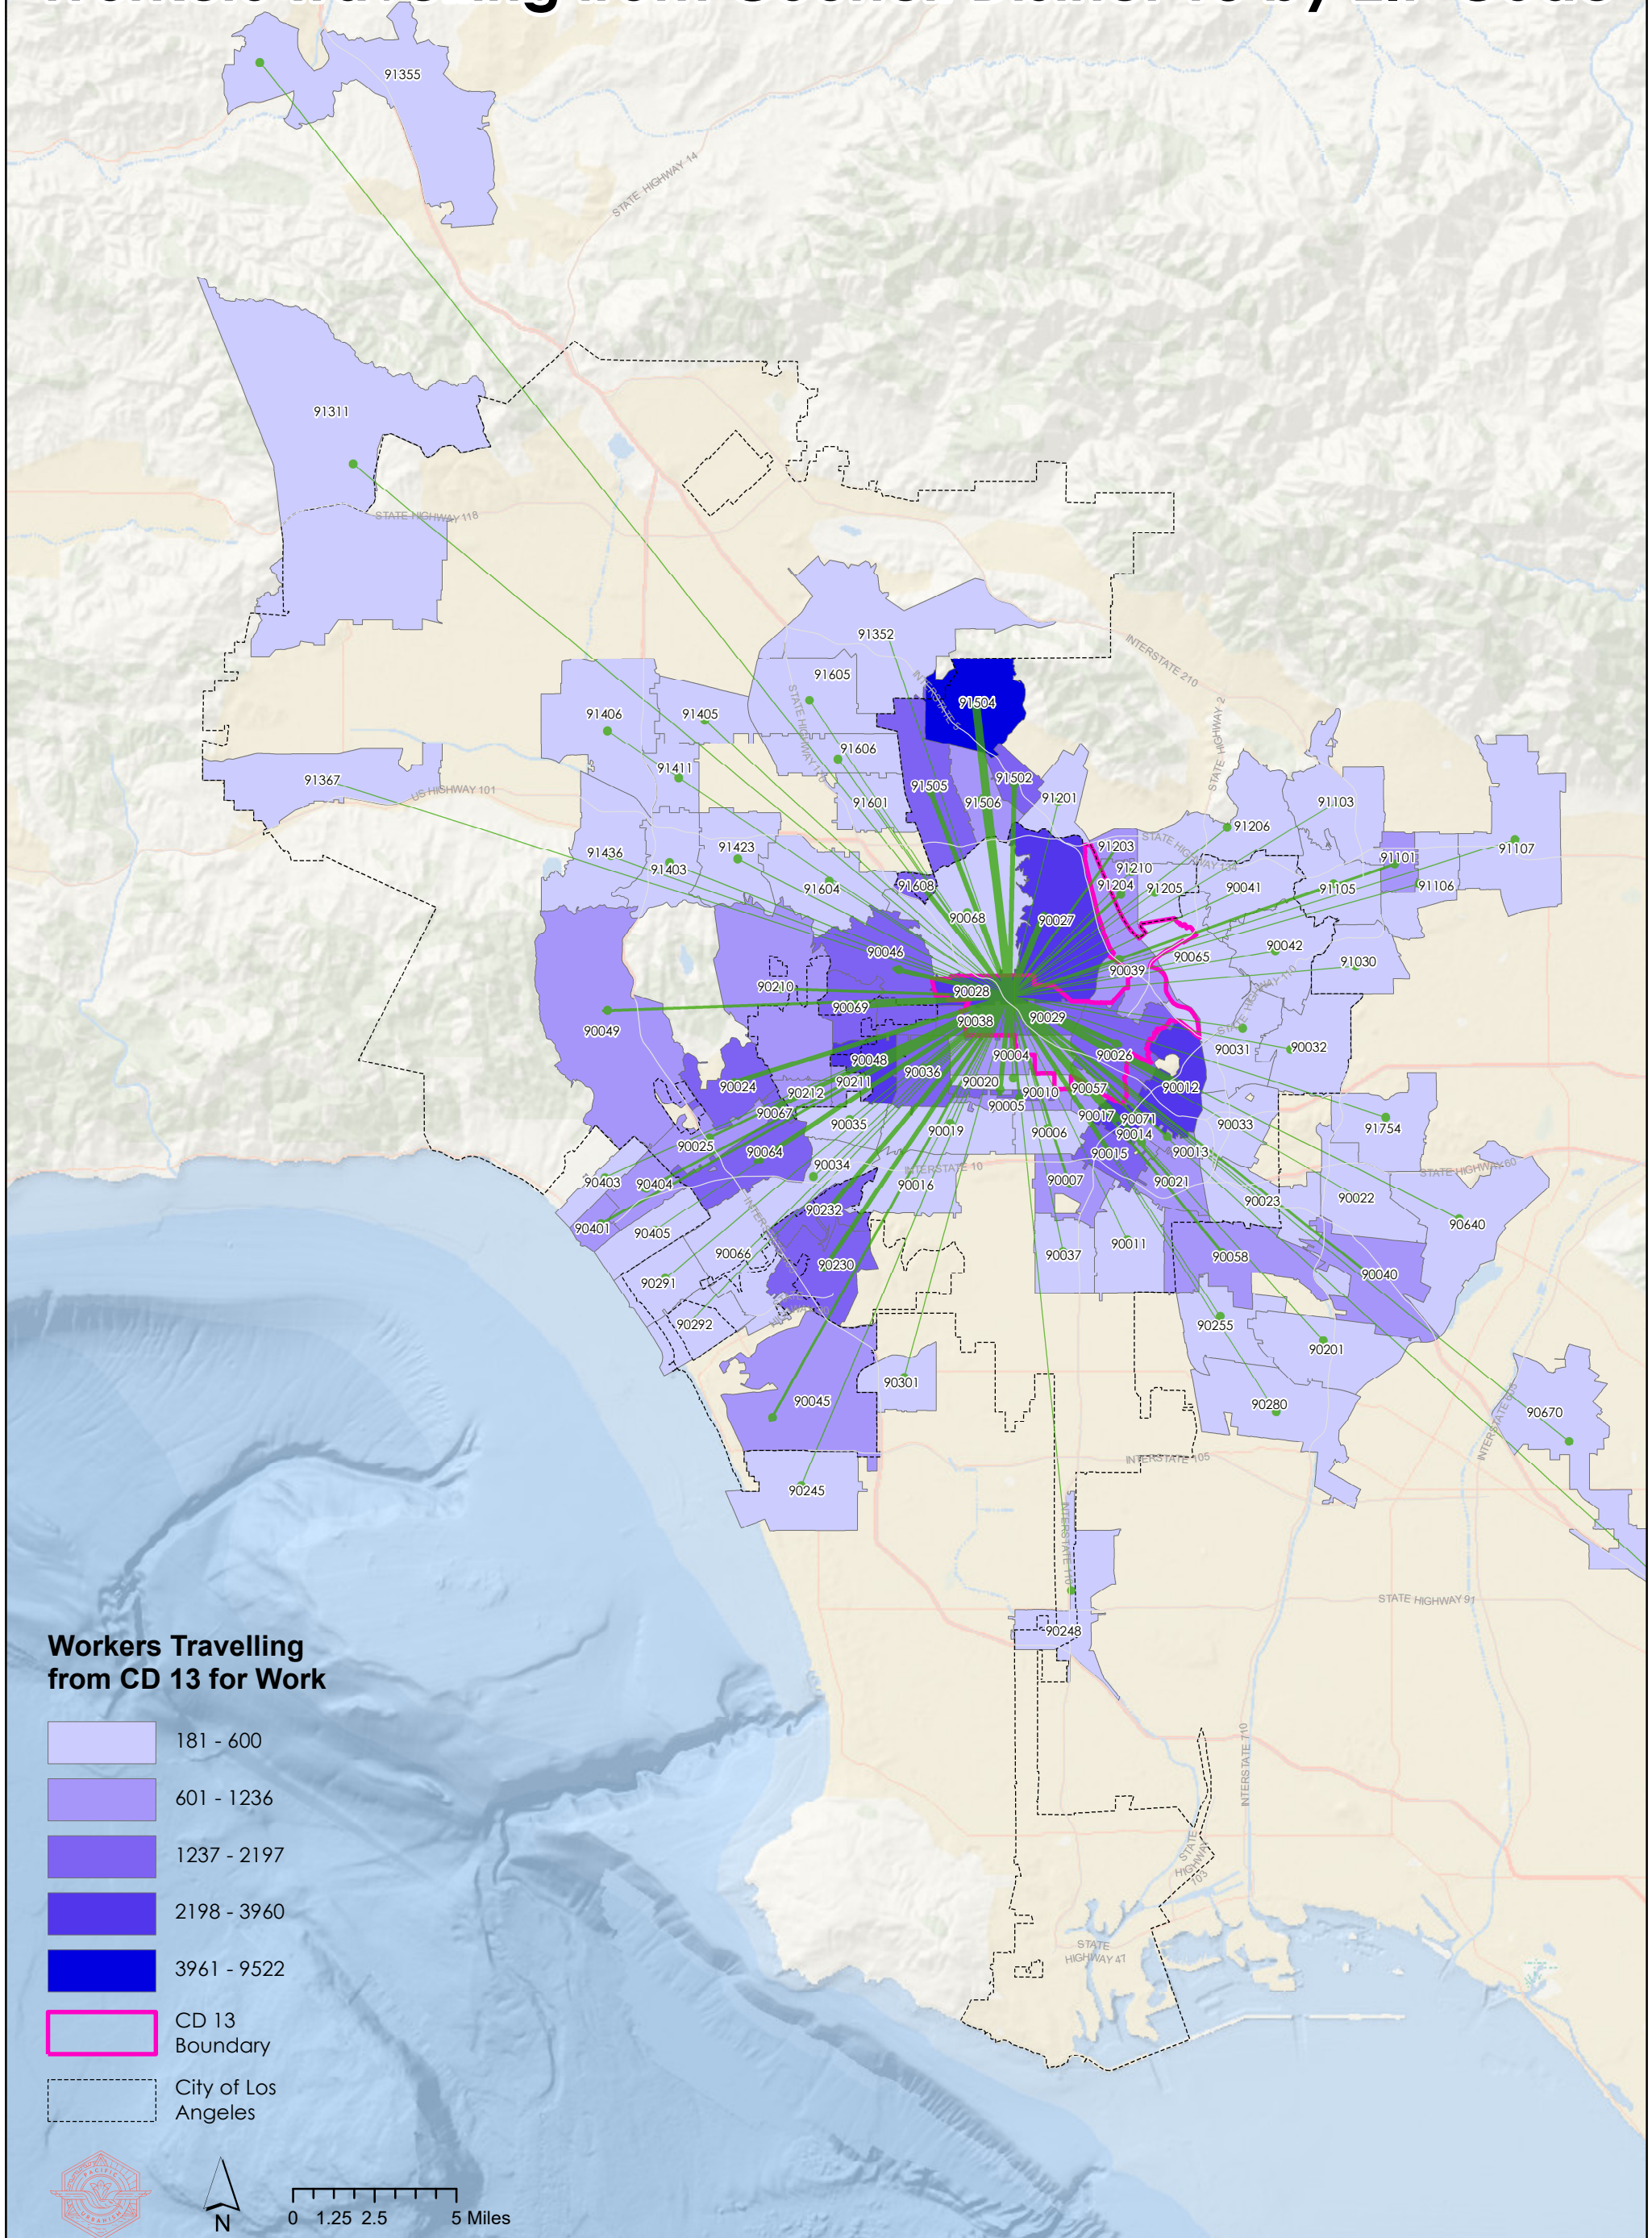

City of Los Angeles

Workers Travelling from Council District 13 by ZIP Code

Workers Travelling from CD 13 for Work

- 181 - 600
- 601 - 1236
- 1237 - 2197
- 2198 - 3960
- 3961 - 9522
- CD 13 Boundary
- City of Los Angeles

Created By: Pacific Urbanism, 2019
 Source: OnTheMap, U.S. Census Bureau. LEHD Origin-Destination Employment Statistics (2002-2015), Washington, DC: U.S. Census Bureau, Longitudinal-Employer Household Dynamics Program. <https://onthemap.ces.census.gov>. LODS 7.3
 This map was created by Pacific Urbanism. This product is for informational purposes only and may not be used for legal, engineering, surveying or other such purposes; however, information provided herein is to the best of our knowledge. Pacific Urbanism will not accept any responsibility for any errors, omissions, or positional accuracy.