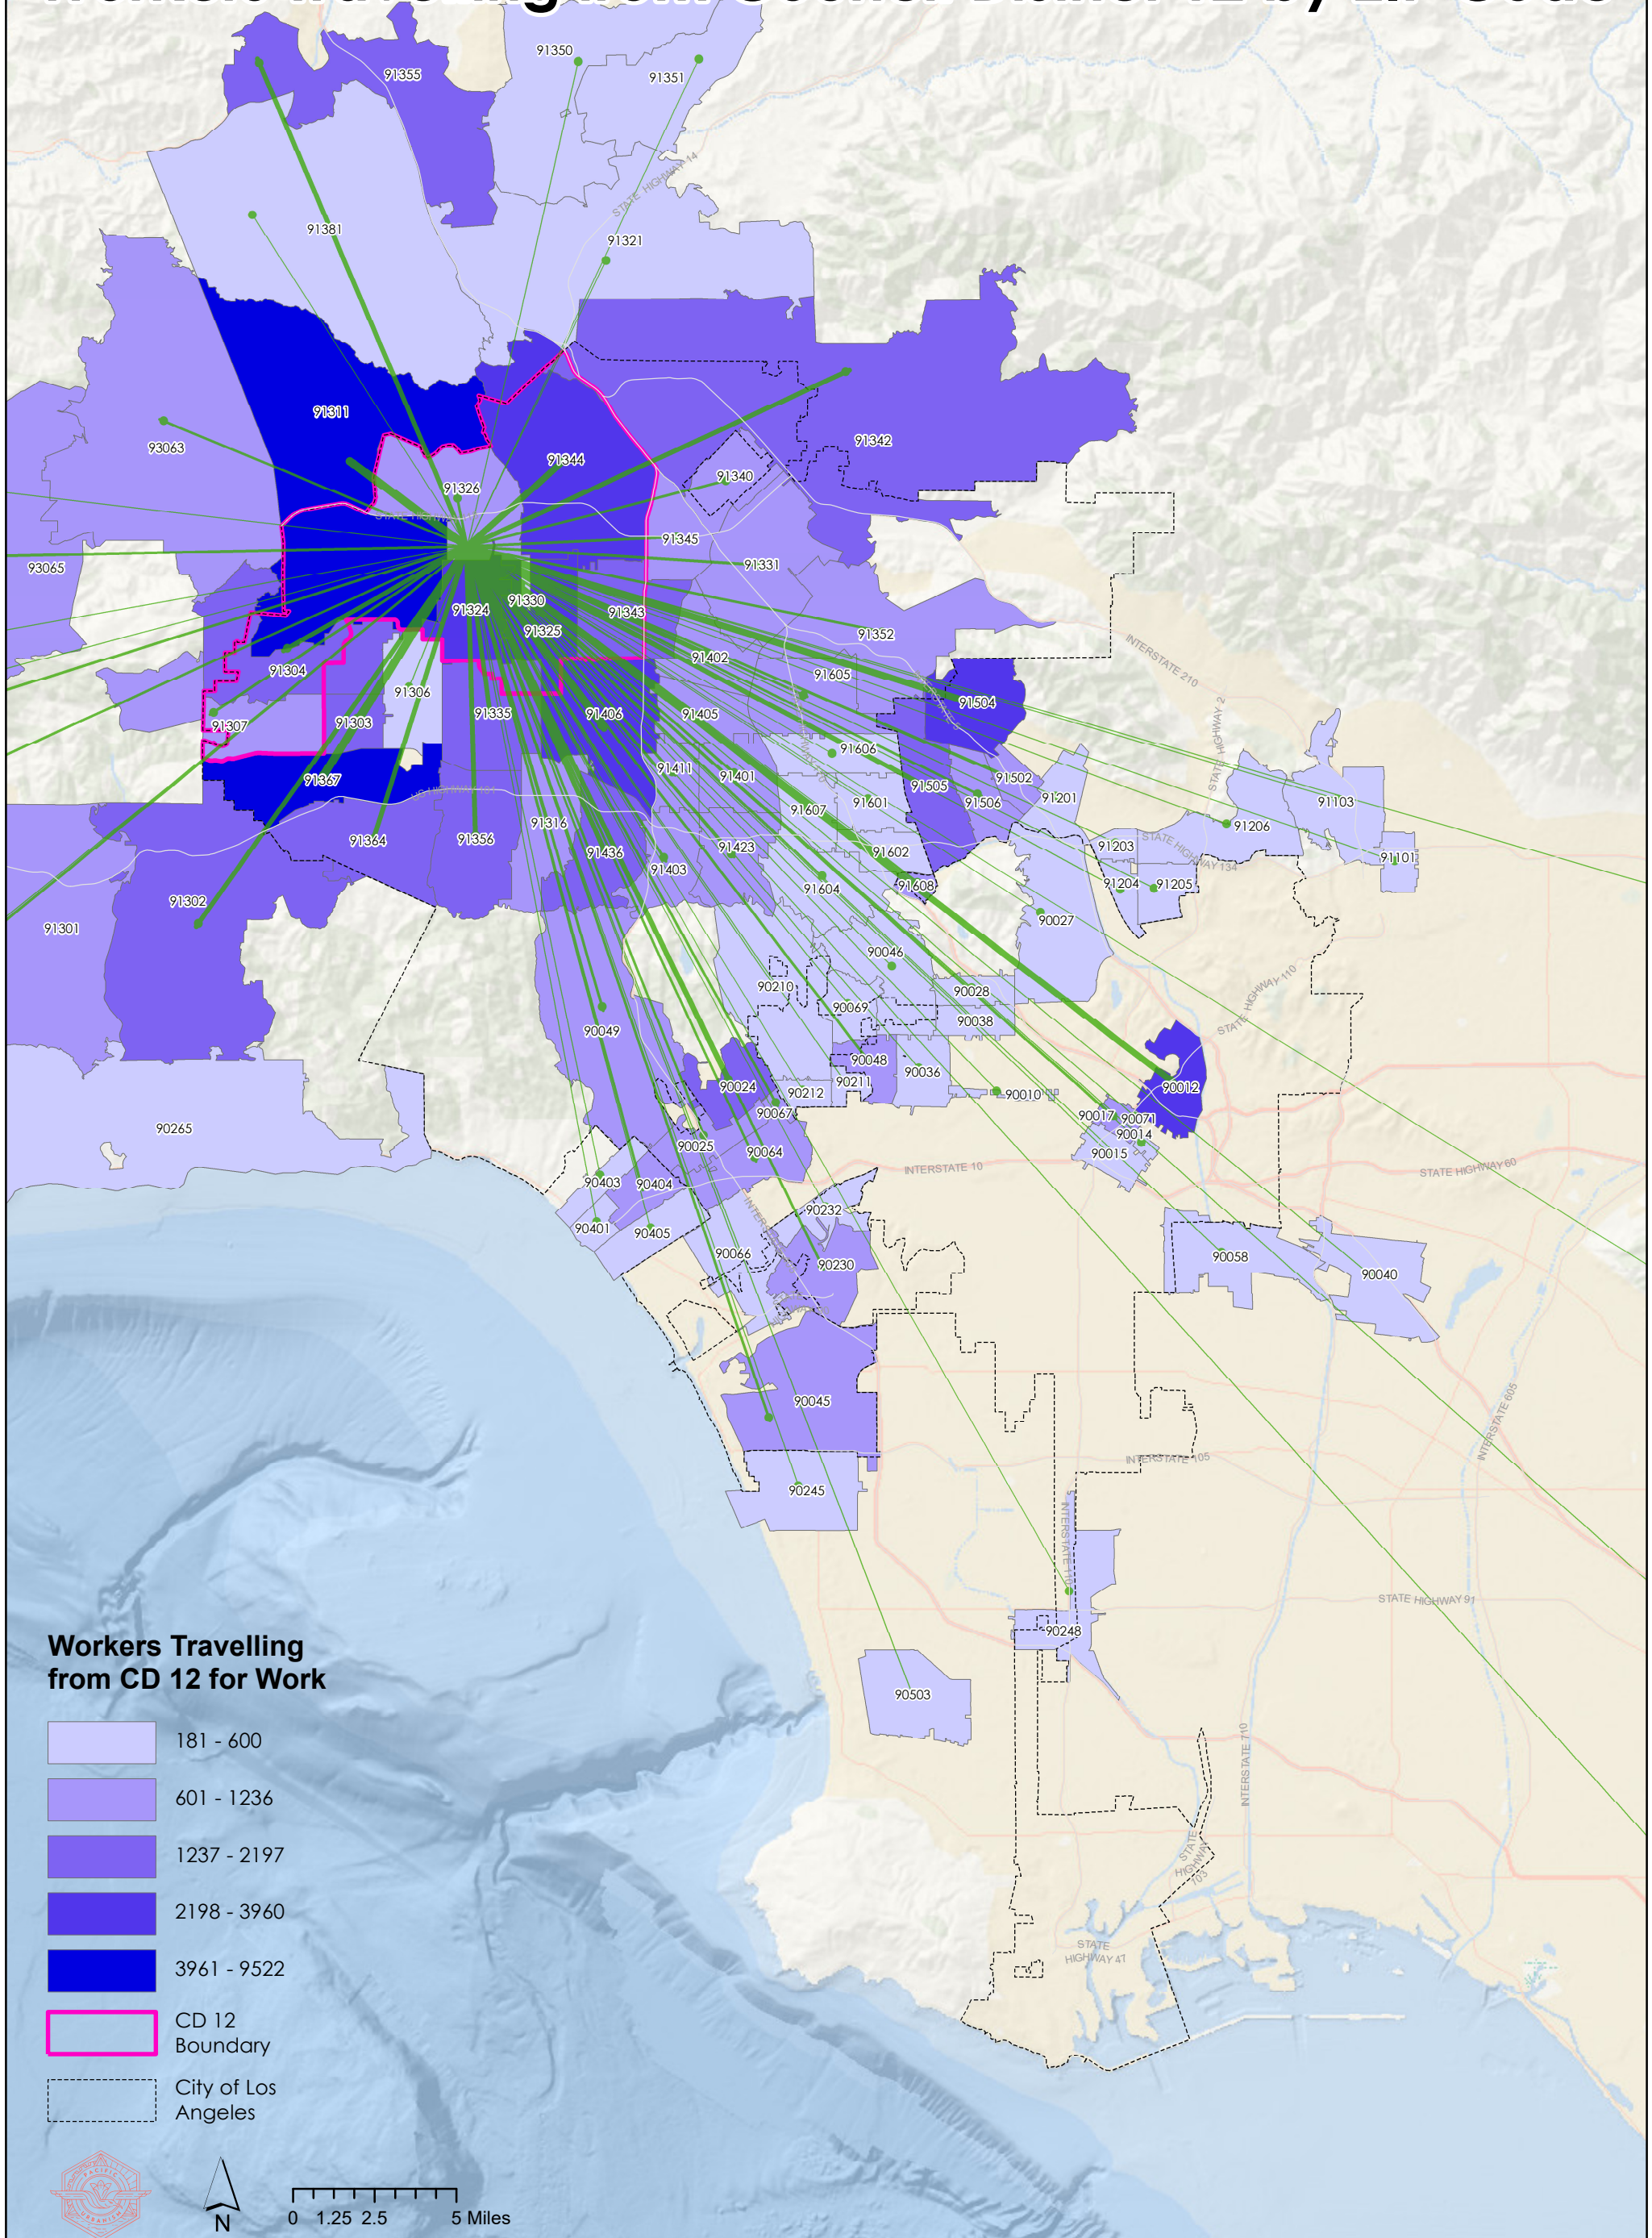

# City of Los Angeles

## Workers Travelling from Council District 12 by ZIP Code

### Workers Travelling from CD 12 for Work

- 181 - 600
- 601 - 1236
- 1237 - 2197
- 2198 - 3960
- 3961 - 9522
- CD 12 Boundary
- City of Los Angeles

0 1.25 2.5 5 Miles

Created By: Pacific Urbanism, 2019  
 Source: OnTheMap, U.S. Census Bureau. LEHD Origin-Destination Employment Statistics (2002-2015), Washington, DC: U.S. Census Bureau, Longitudinal-Employer Household Dynamics Program. <https://onthemap.ces.census.gov>. LODS 7.3  
 This map was created by Pacific Urbanism. This product is for informational purposes only and may not be used for legal, engineering, surveying or other such purposes; however, information provided herein is to the best of our knowledge. Pacific Urbanism will not accept any responsibility for any errors, omissions, or positional accuracy.