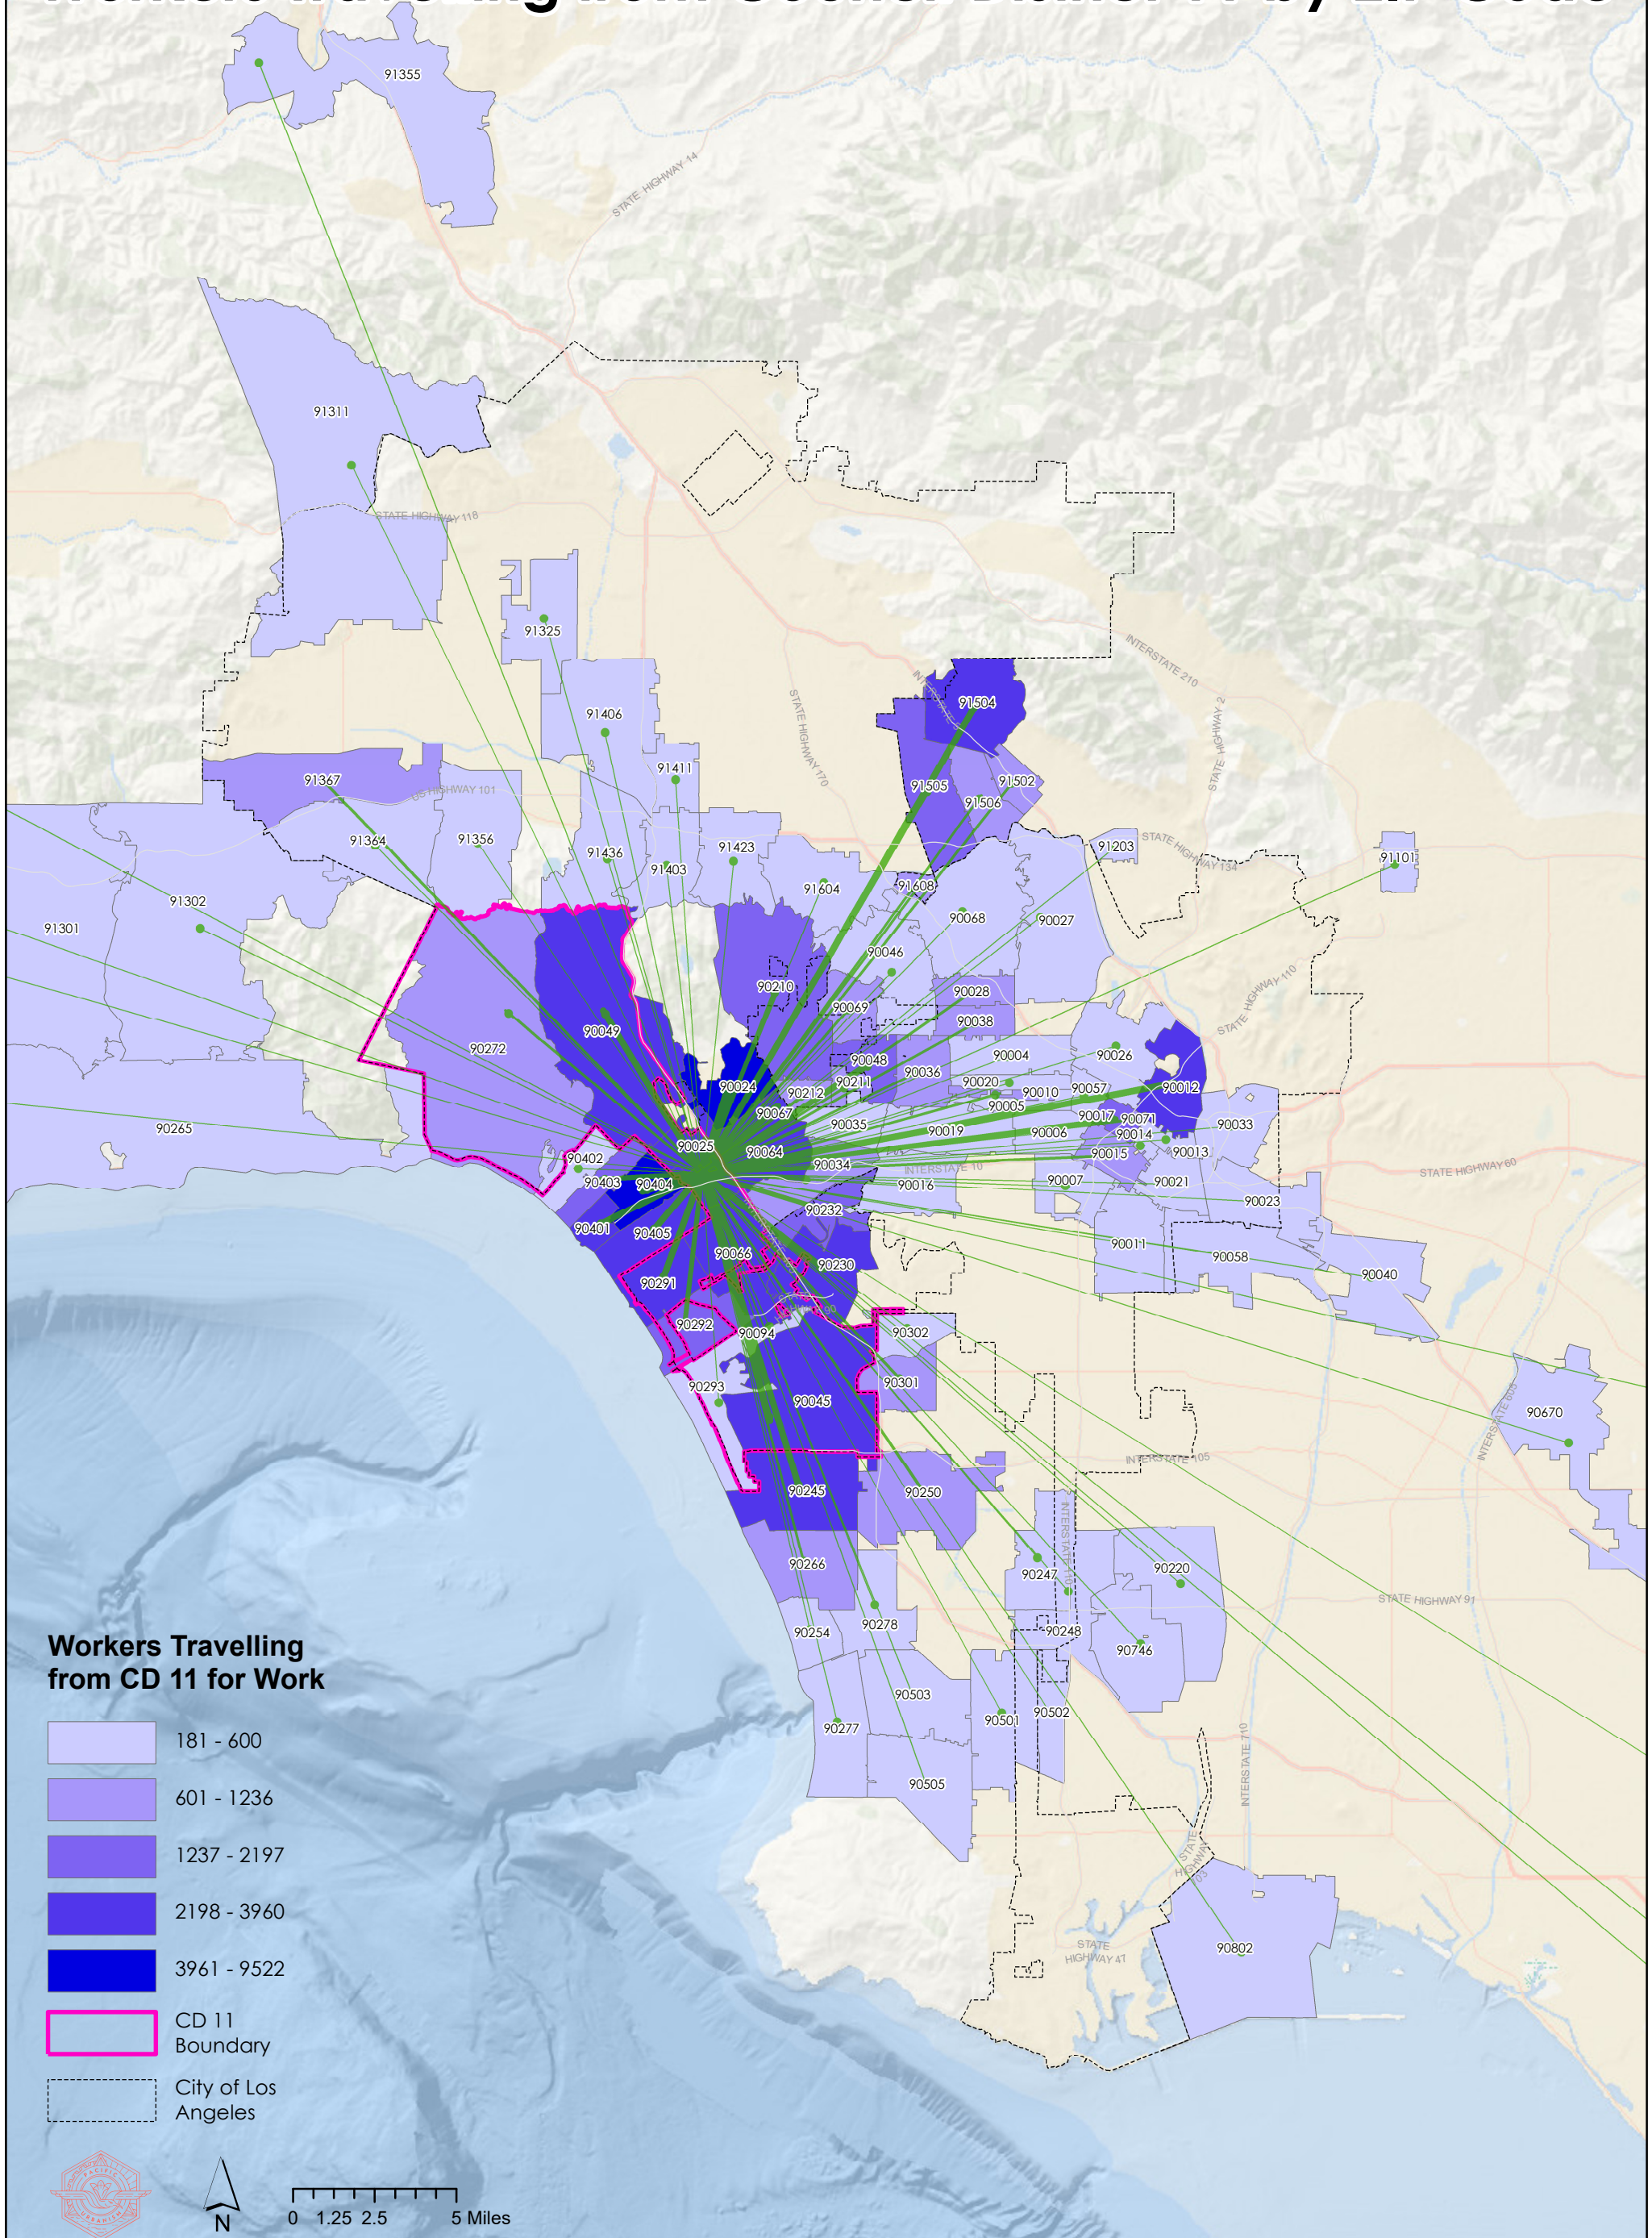

# City of Los Angeles

## Workers Travelling from Council District 11 by ZIP Code

### Workers Travelling from CD 11 for Work

- 181 - 600
- 601 - 1236
- 1237 - 2197
- 2198 - 3960
- 3961 - 9522
- CD 11 Boundary
- City of Los Angeles

0 1.25 2.5 5 Miles

Created By: Pacific Urbanism, 2019  
 Source: OnTheMap, U.S. Census Bureau. LEHD Origin-Destination Employment Statistics (2002-2015), Washington, DC: U.S. Census Bureau, Longitudinal-Employer Household Dynamics Program. <https://onthemap.ces.census.gov>. LODS 7.3  
 This map was created by Pacific Urbanism. This product is for informational purposes only and may not be used for legal, engineering, surveying or other such purposes; however, information provided herein is to the best of our knowledge. Pacific Urbanism will not accept any responsibility for any errors, omissions, or positional accuracy.