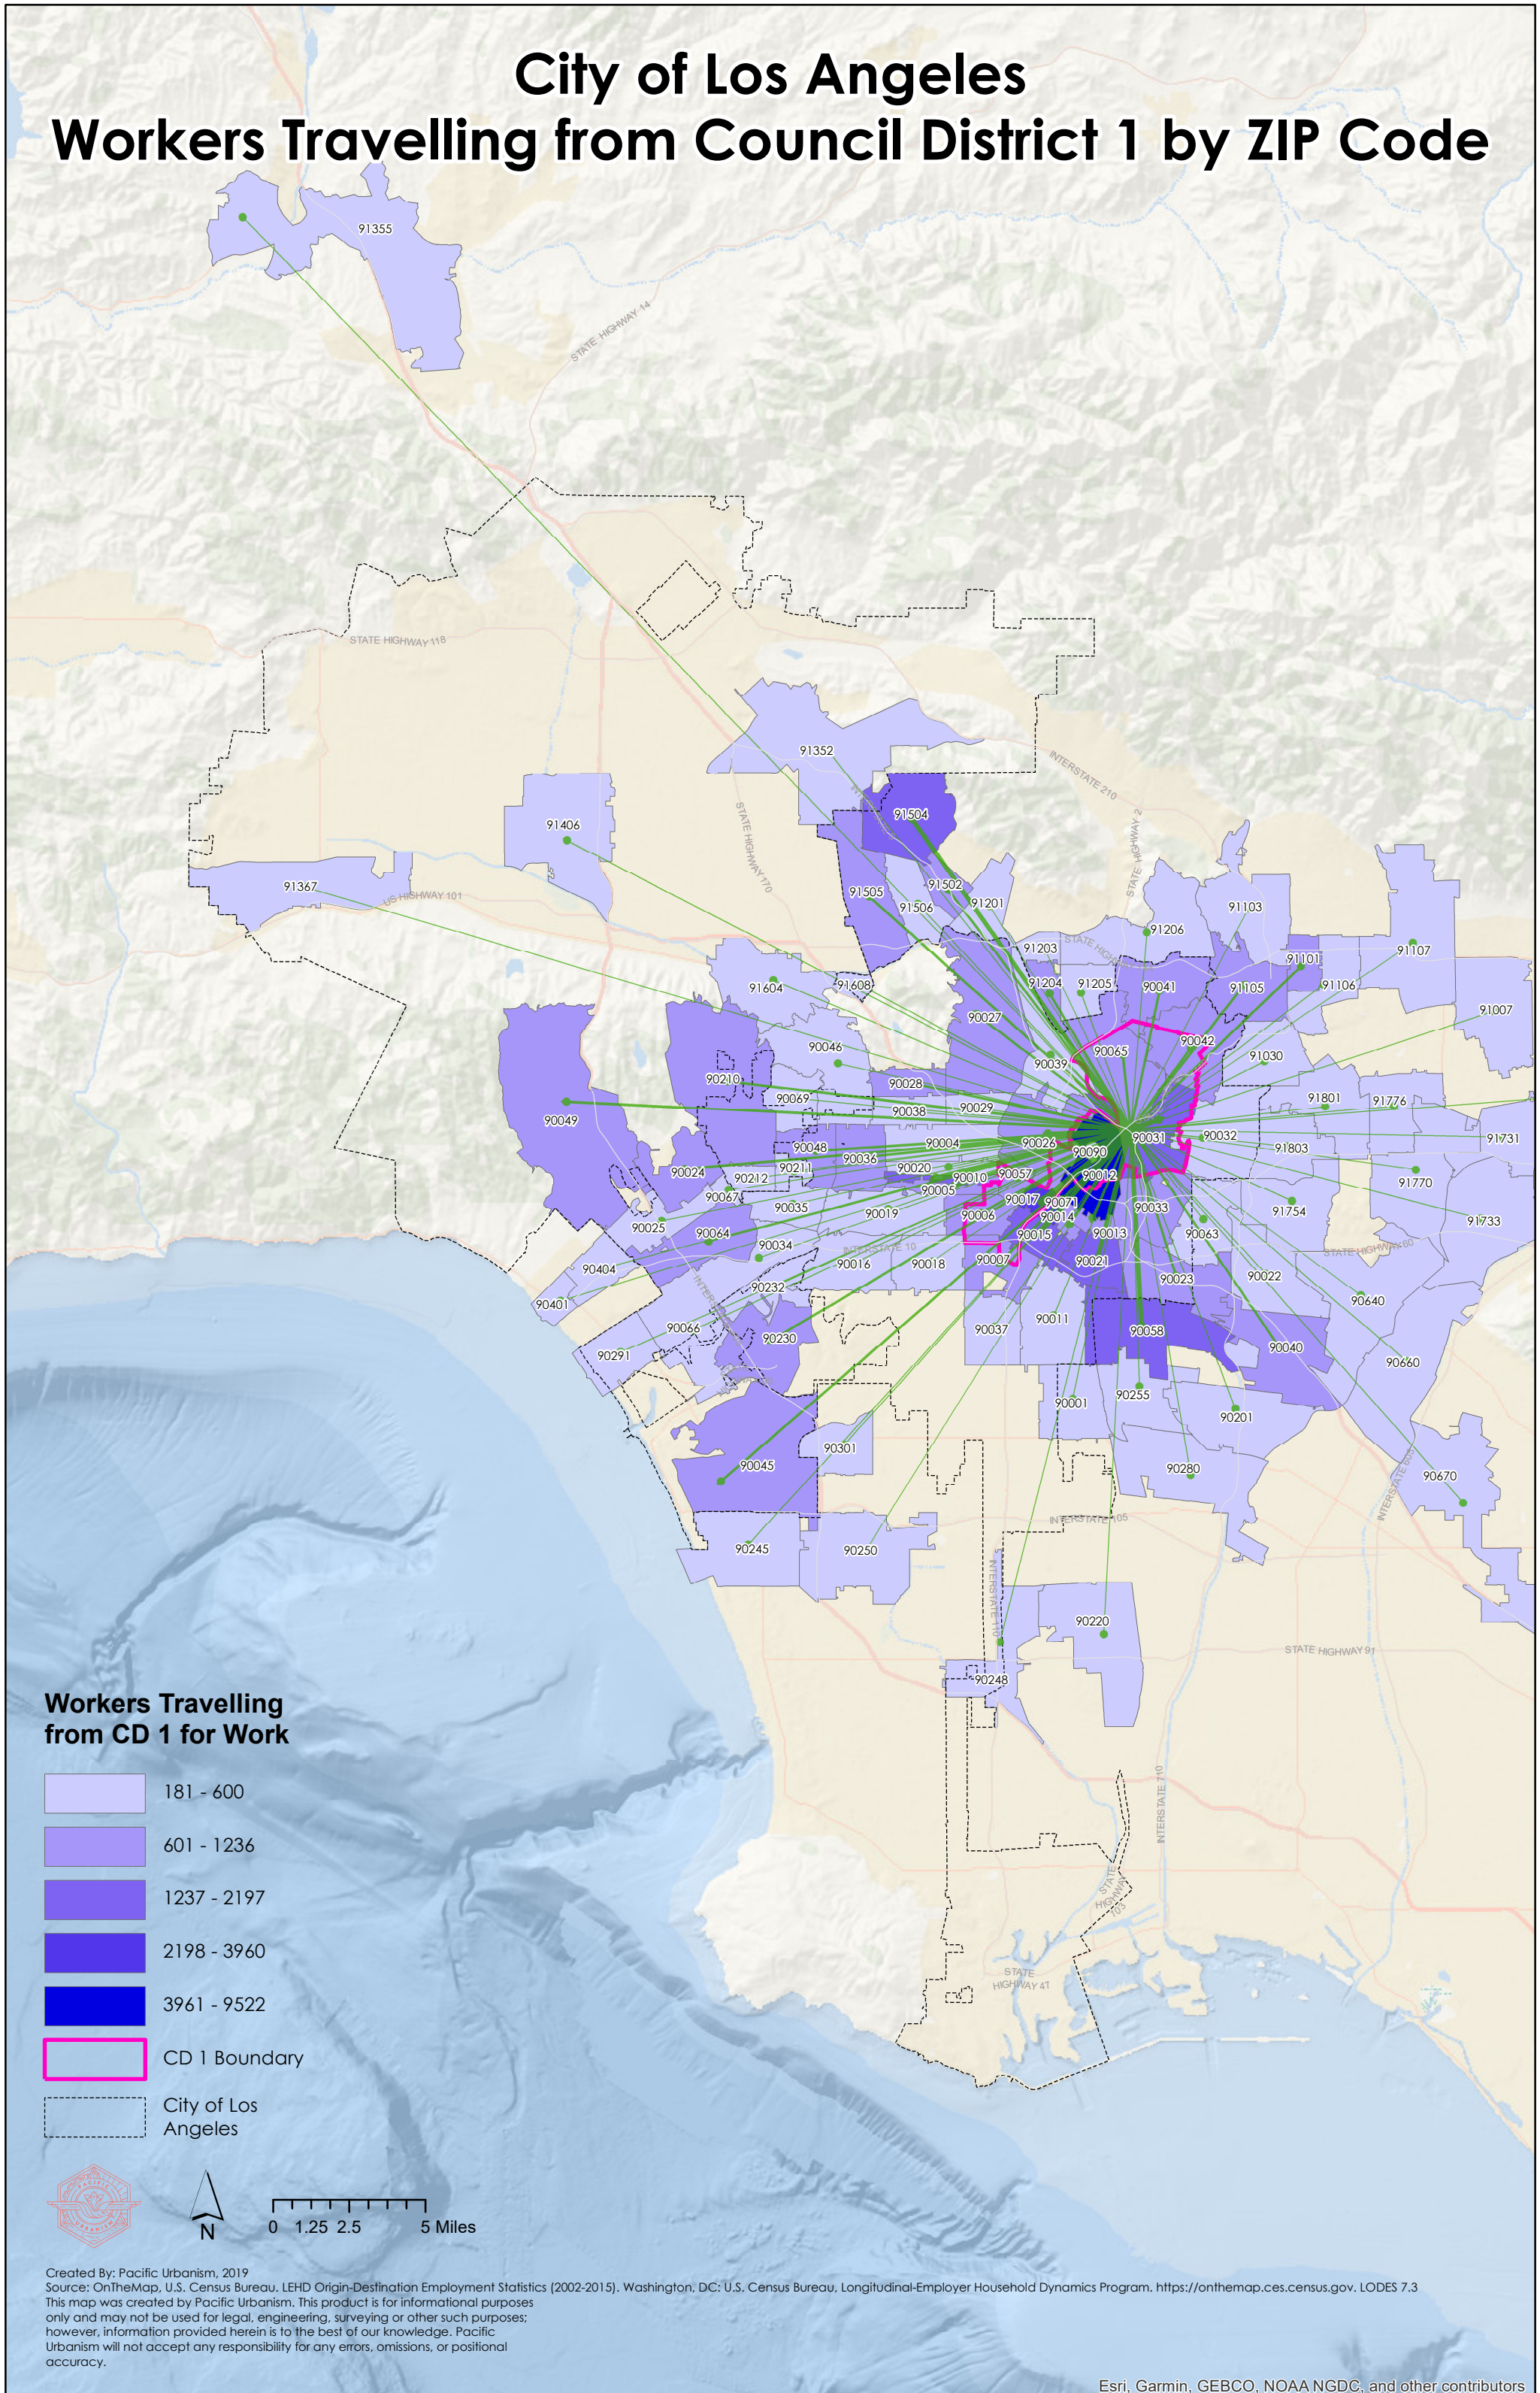

City of Los Angeles

Workers Travelling from Council District 1 by ZIP Code

Workers Travelling from CD 1 for Work

0 1.25 2.5 5 Miles

Created By: Pacific Urbanism, 2019
 Source: OnTheMap, U.S. Census Bureau. LEHD Origin-Destination Employment Statistics (2002-2015), Washington, DC: U.S. Census Bureau, Longitudinal-Employer Household Dynamics Program. <https://onthemap.ces.census.gov>. LODS 7.3
 This map was created by Pacific Urbanism. This product is for informational purposes only and may not be used for legal, engineering, surveying or other such purposes; however, information provided herein is to the best of our knowledge. Pacific Urbanism will not accept any responsibility for any errors, omissions, or positional accuracy.

Esri, Garmin, GEBCO, NOAA NGDC, and other contributors