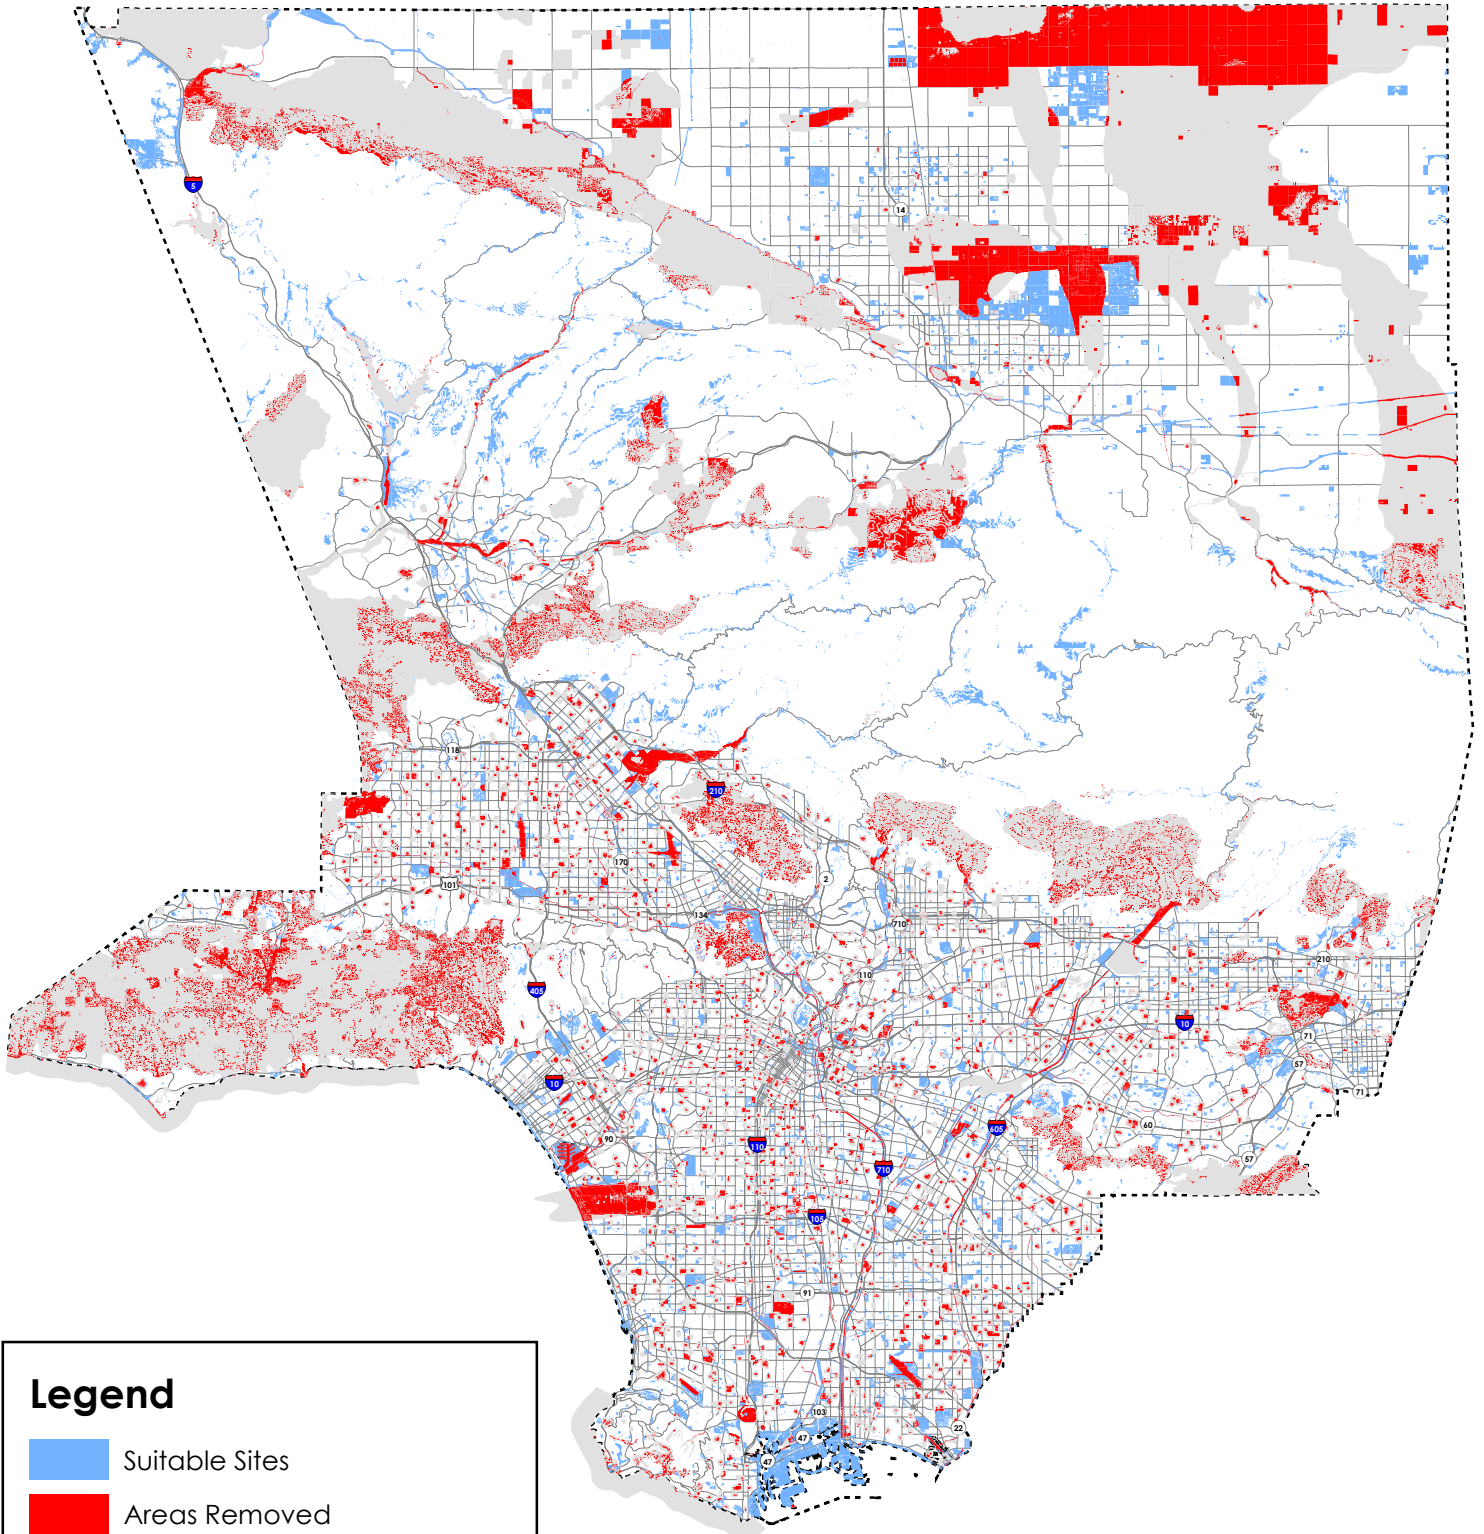

Los Angeles County Homeless Off-Street Suitable Sites

Legend

- Suitable Sites
- Areas Removed
- Non-Suitable Areas
- Los Angeles County Boundary
- Freeways
- Highways