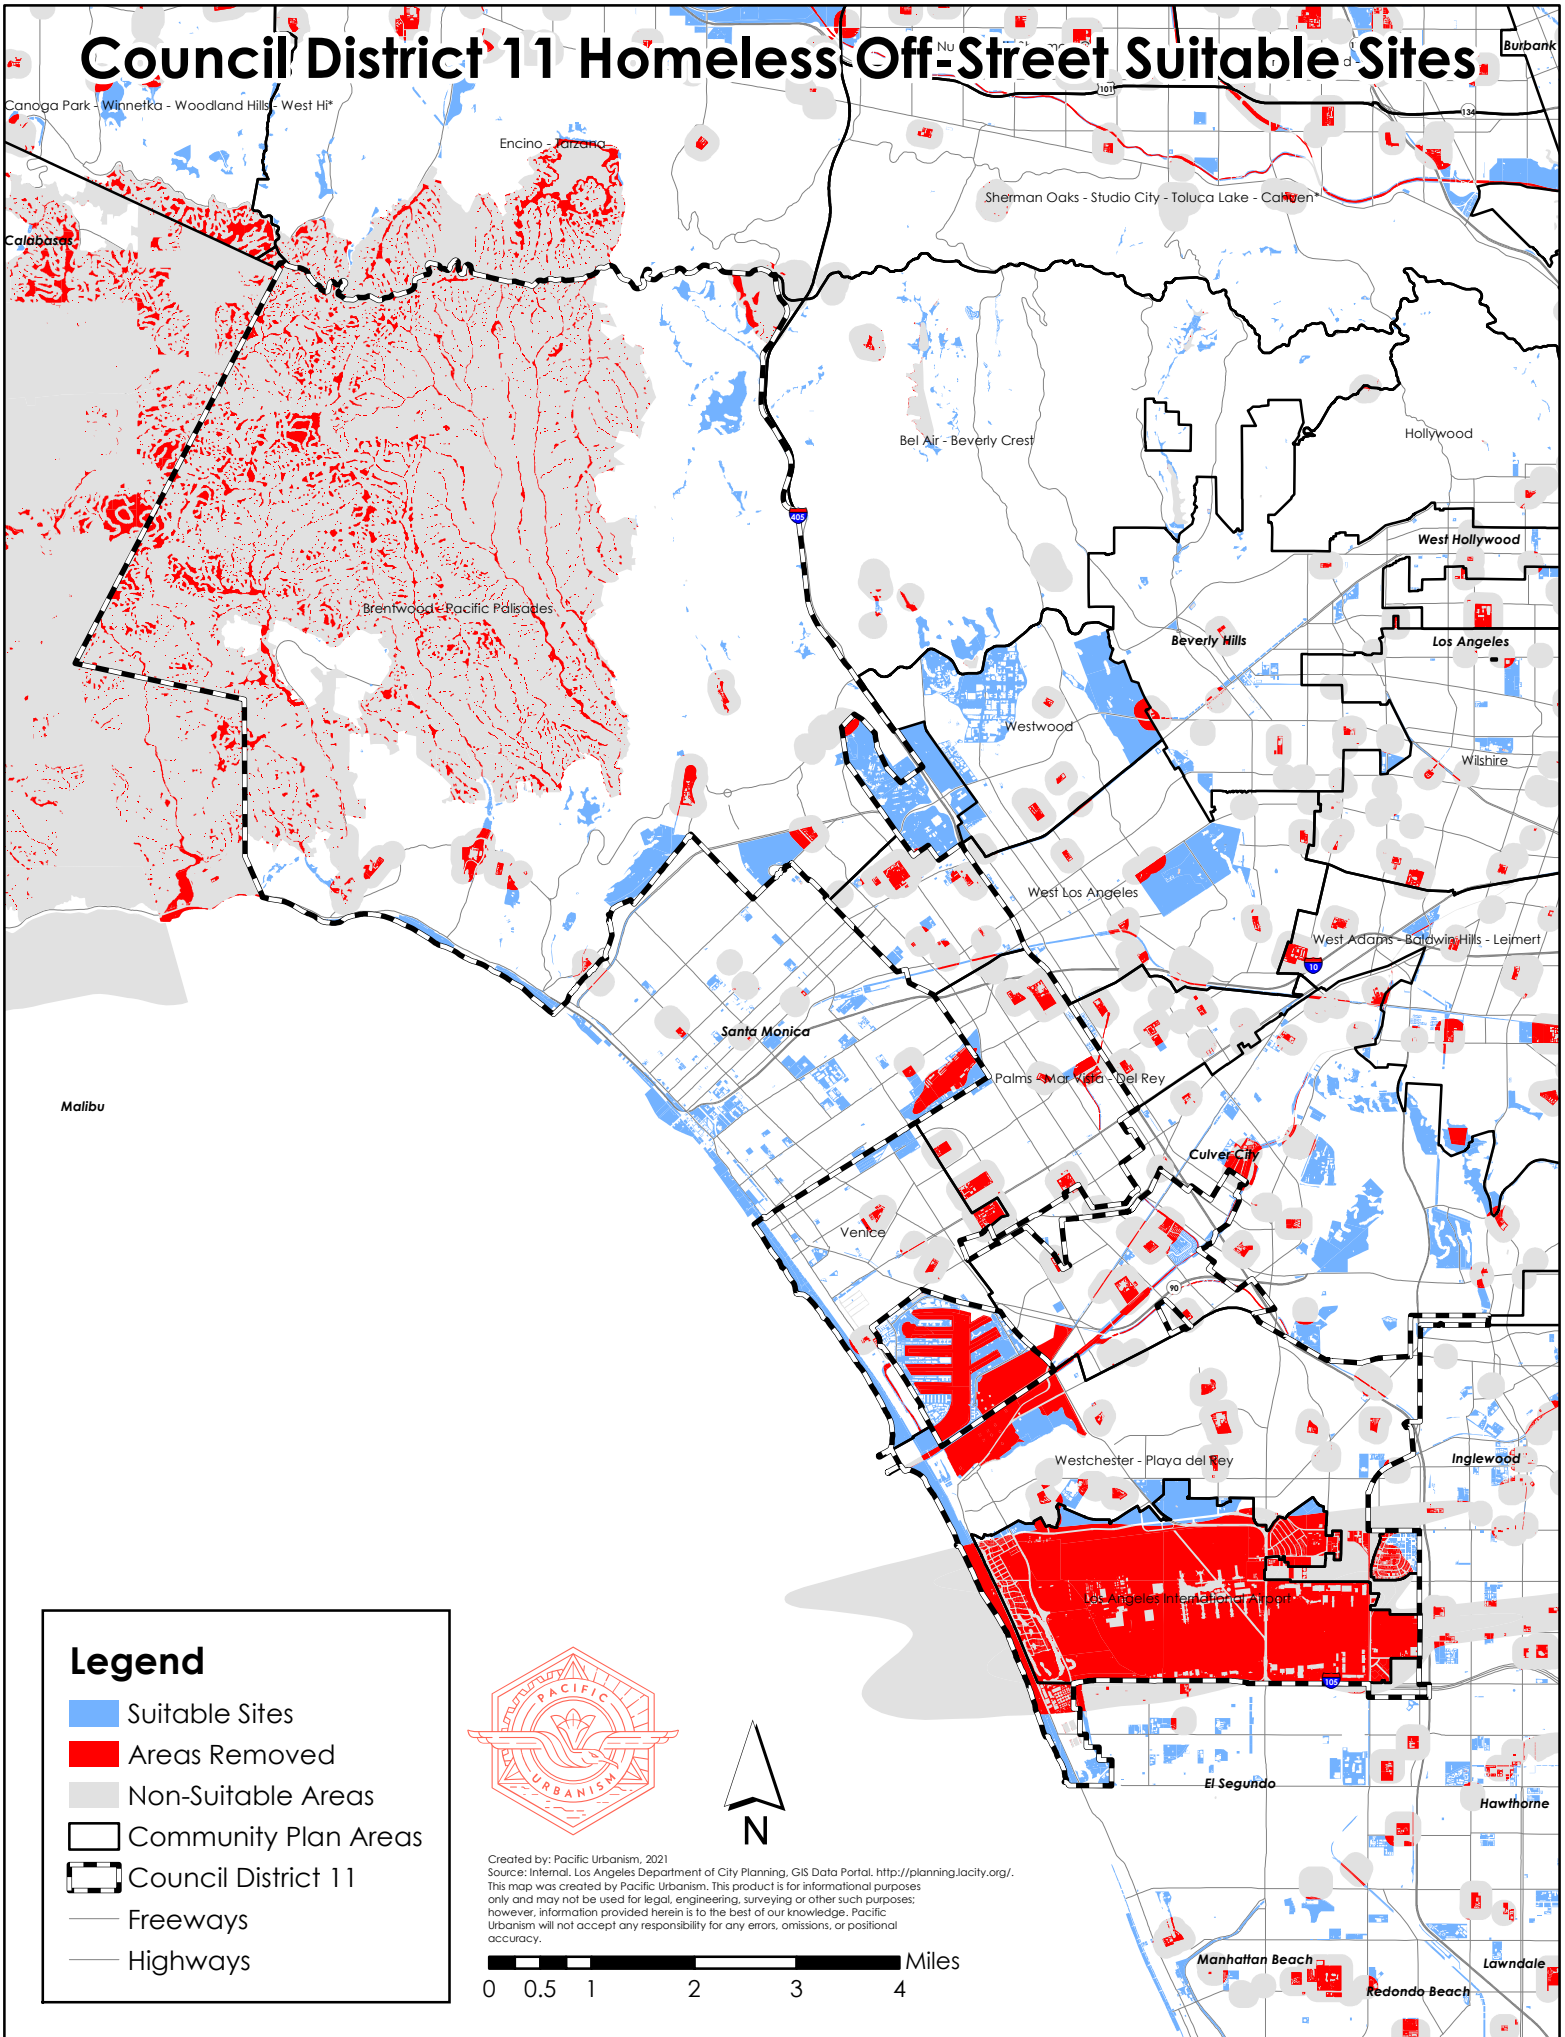

# Council District 11 Homeless Off-Street Suitable Sites

### Legend

- Suitable Sites
- Areas Removed
- Non-Suitable Areas
- Community Plan Areas
- Council District 11
- Freeways
- Highways

Created by: Pacific Urbanism, 2021  
 Source: Internal, Los Angeles Department of City Planning, GIS Data Portal, <http://planning.lacity.org/>.  
 This map was created by Pacific Urbanism. This product is for informational purposes only and may not be used for legal, engineering, surveying or other such purposes; however, information provided herein is to the best of our knowledge. Pacific Urbanism will not accept any responsibility for any errors, omissions, or positional accuracy.

0 0.5 1 2 3 4 Miles