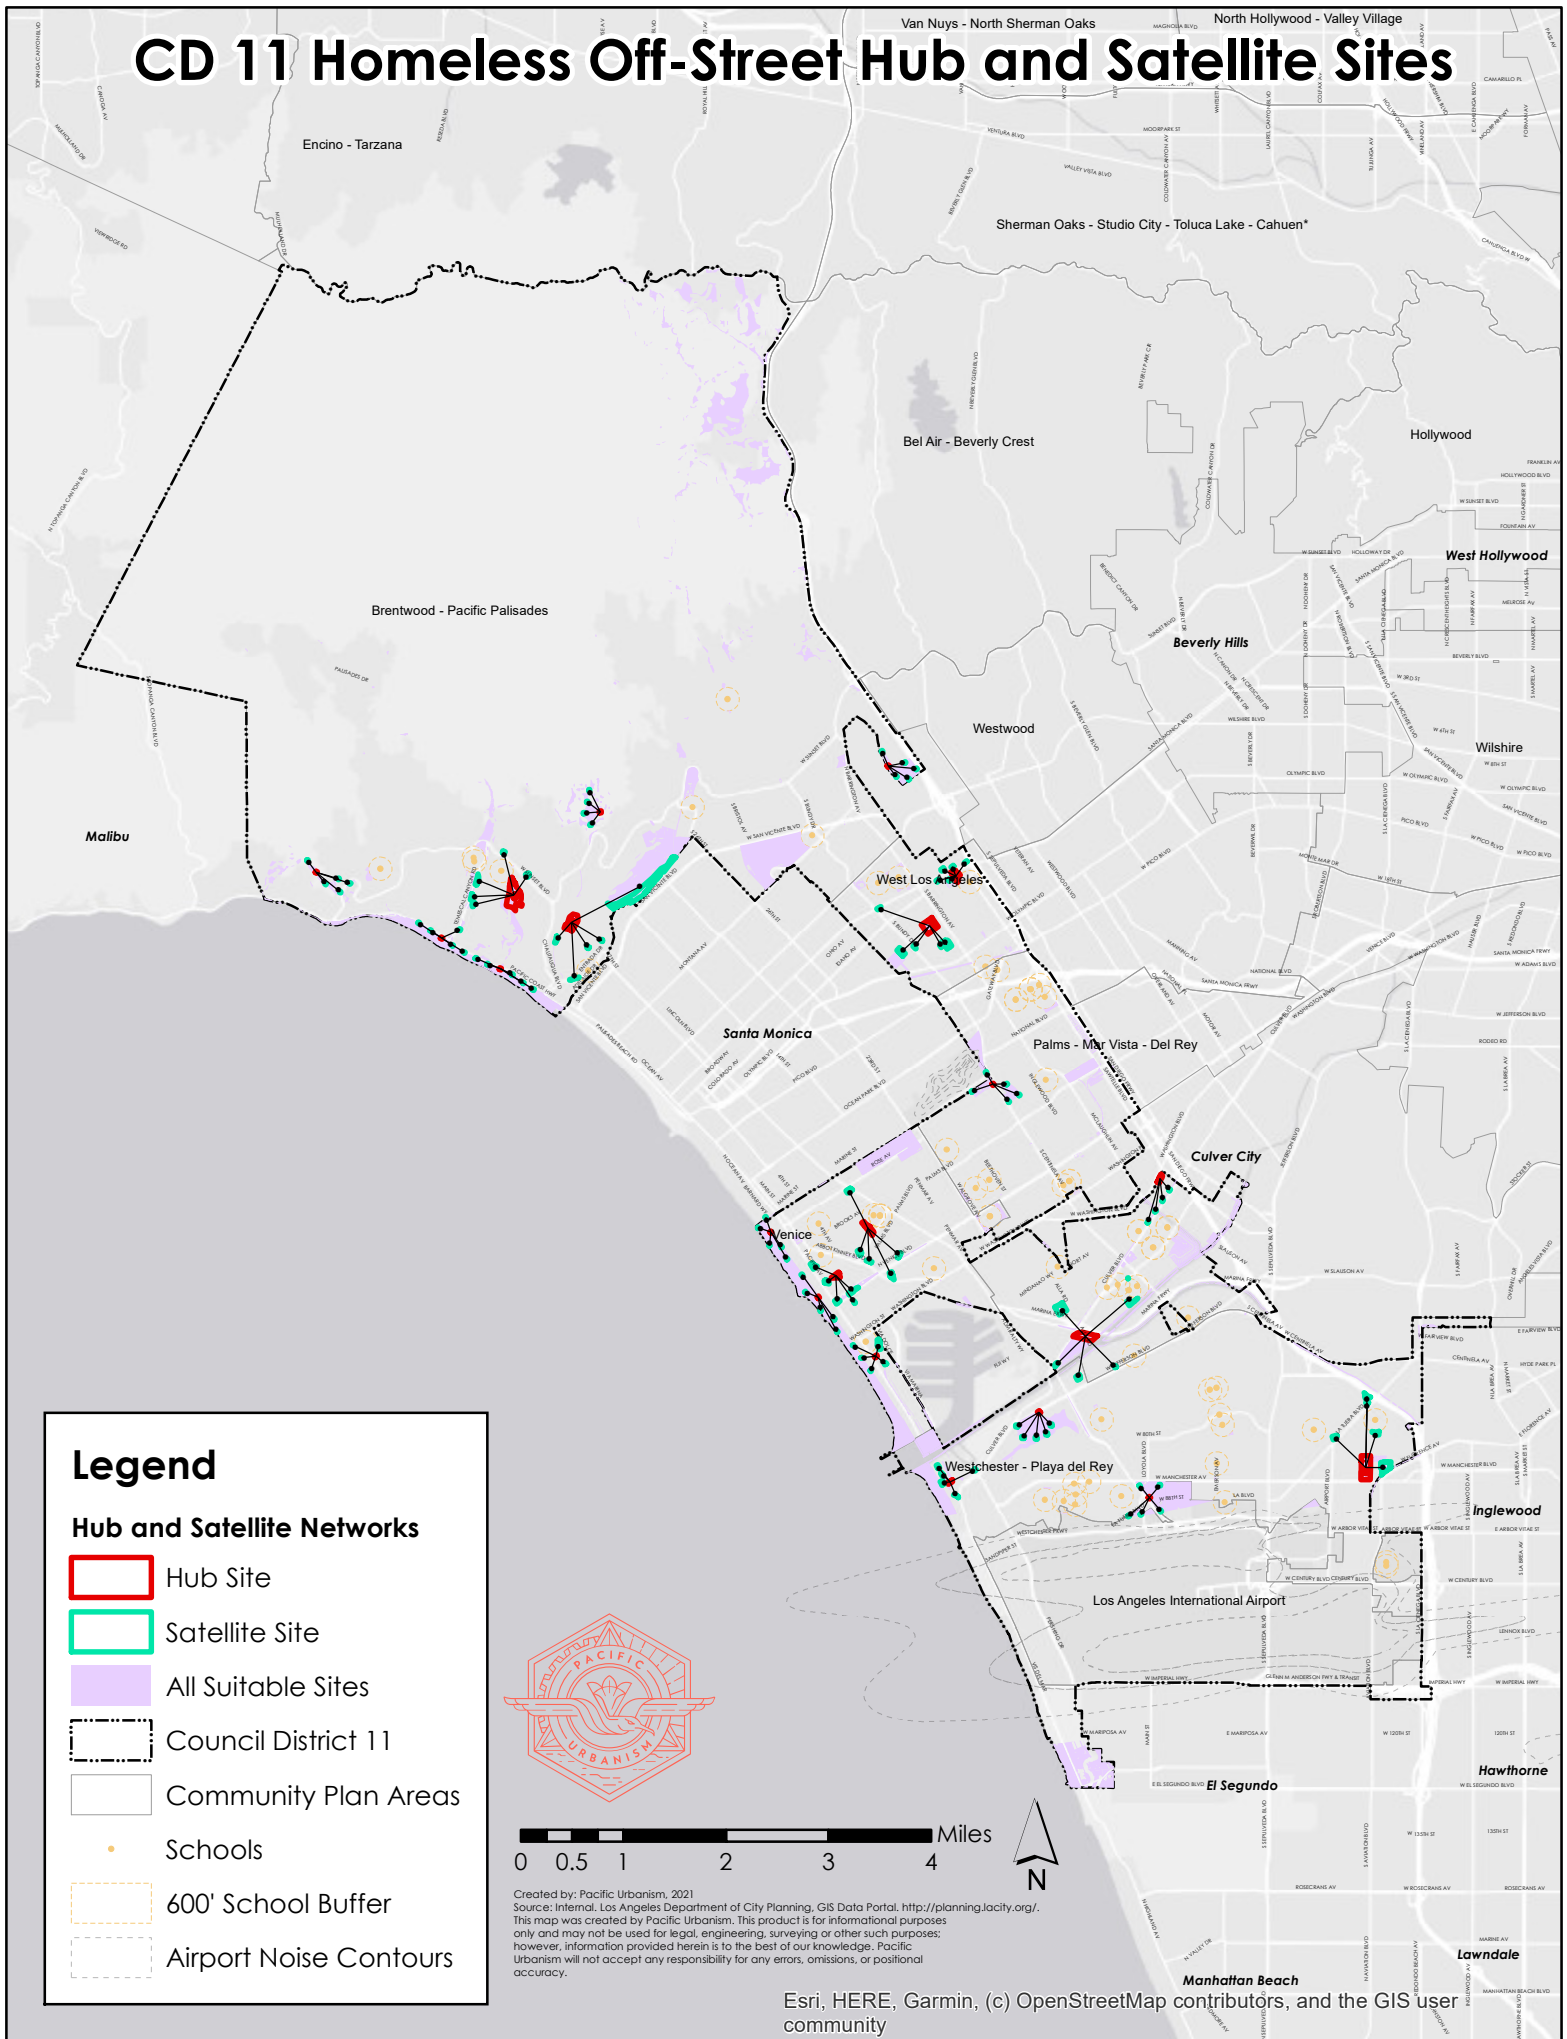

CD 11 Homeless Off-Street Hub and Satellite Sites

Legend

Hub and Satellite Networks

- Hub Site
- Satellite Site
- All Suitable Sites
- Council District 11
- Community Plan Areas
- Schools
- 600' School Buffer
- Airport Noise Contours